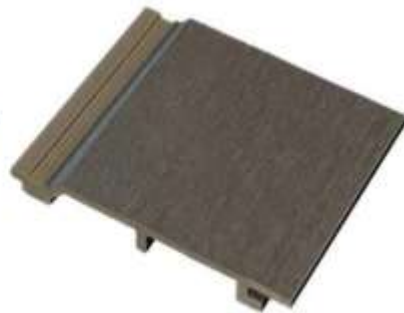

## Screen Cladding

Light Brown

---

Smart Composite Timber

Smart Composite Timber  
**Wall Cladding**

150 x 21 x 3450 mm

Dark Brown

Decorative Dark Grey