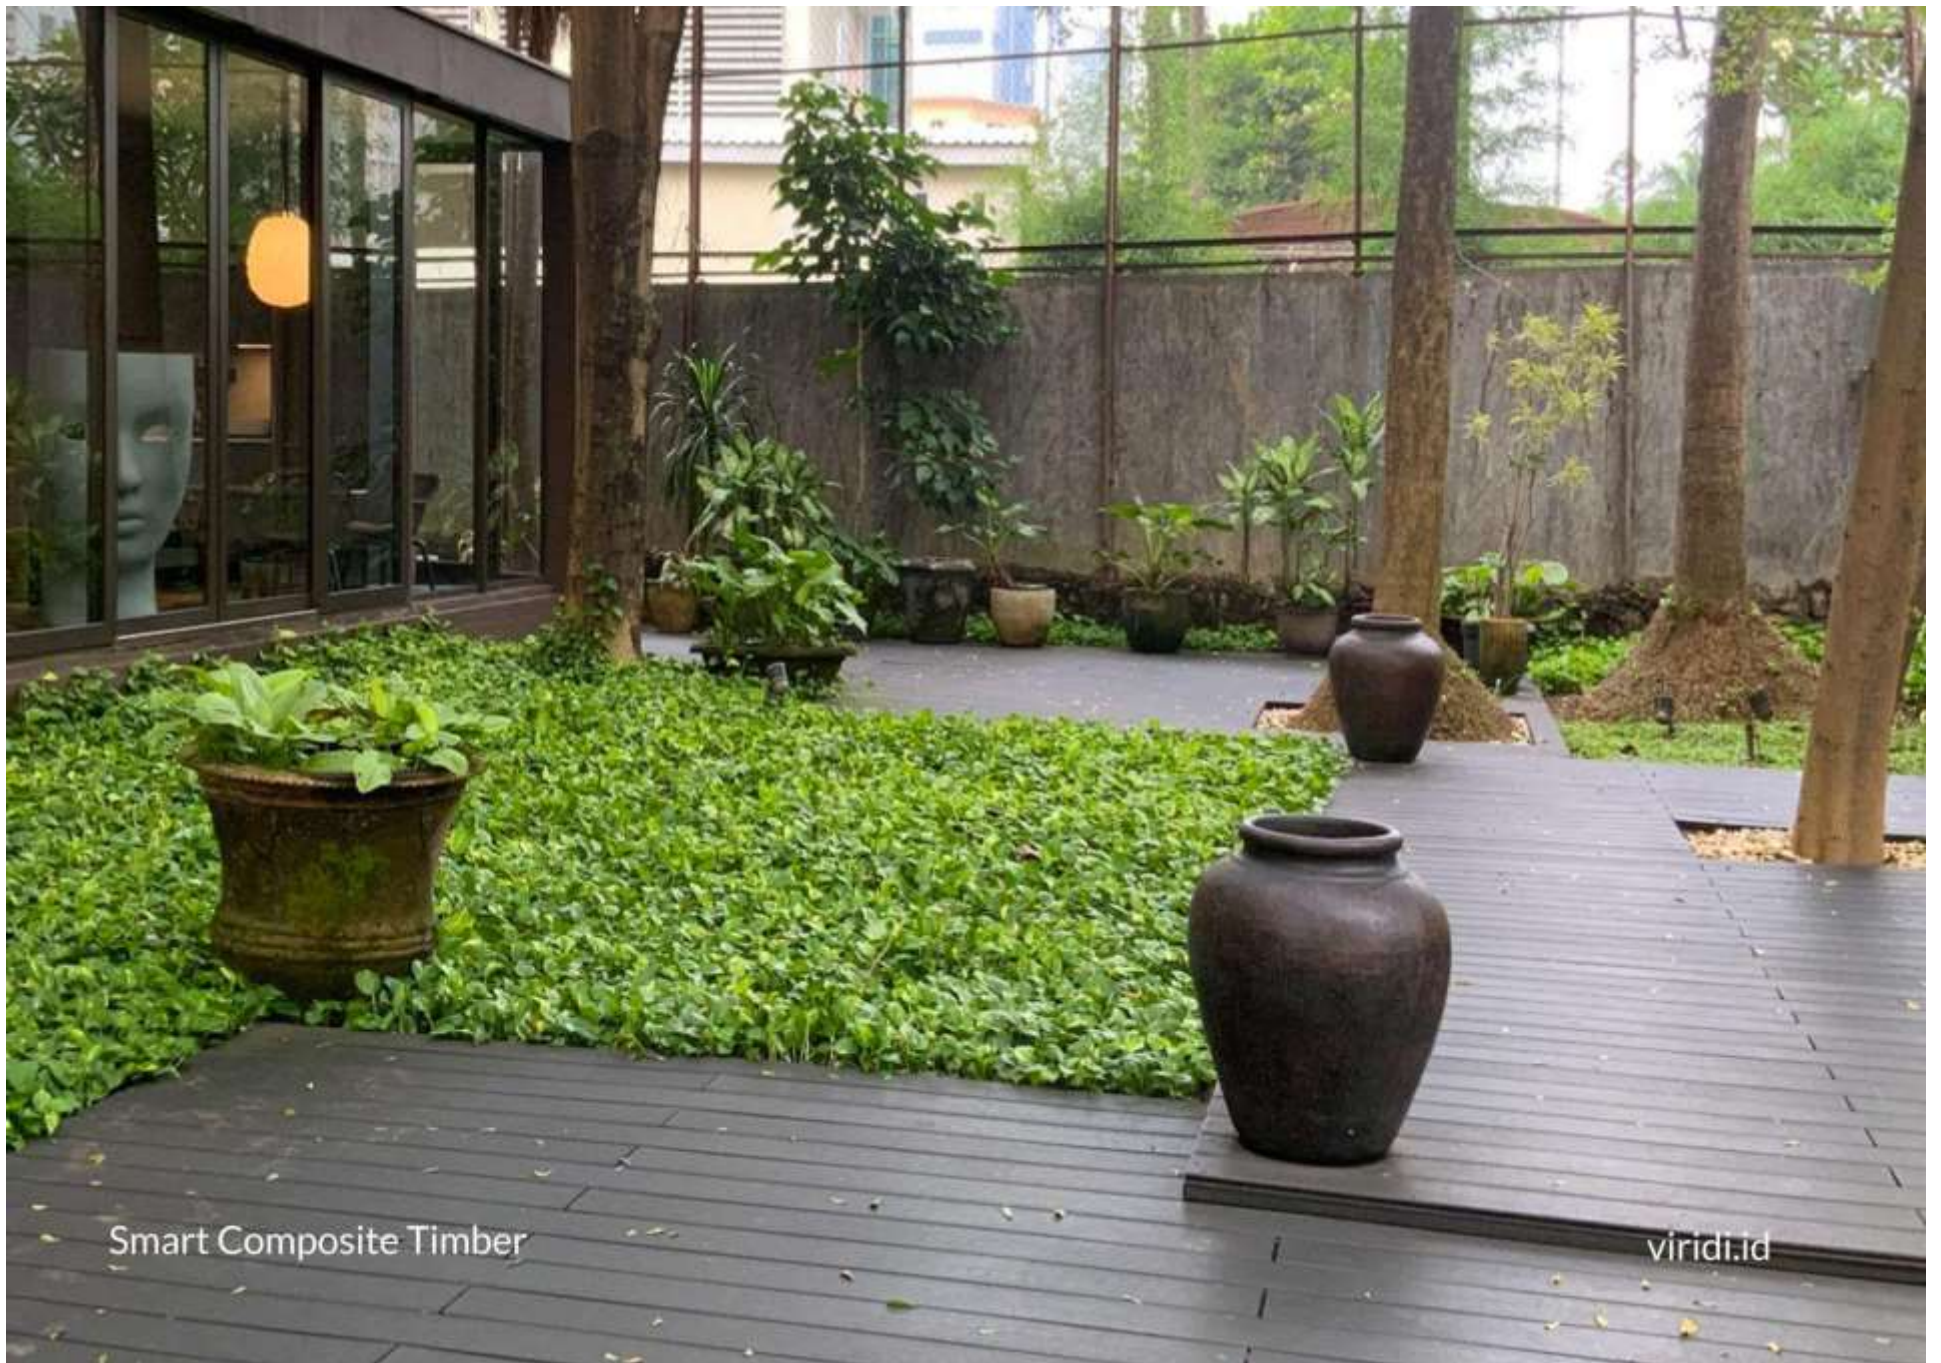

## Viridi Decking

Light Brown

Smart Composite Timber

Project Reference | 2019

**Laflo**

Central Jakarta

**Viridi Decking**  
Dark Grey

Smart Composite Timber