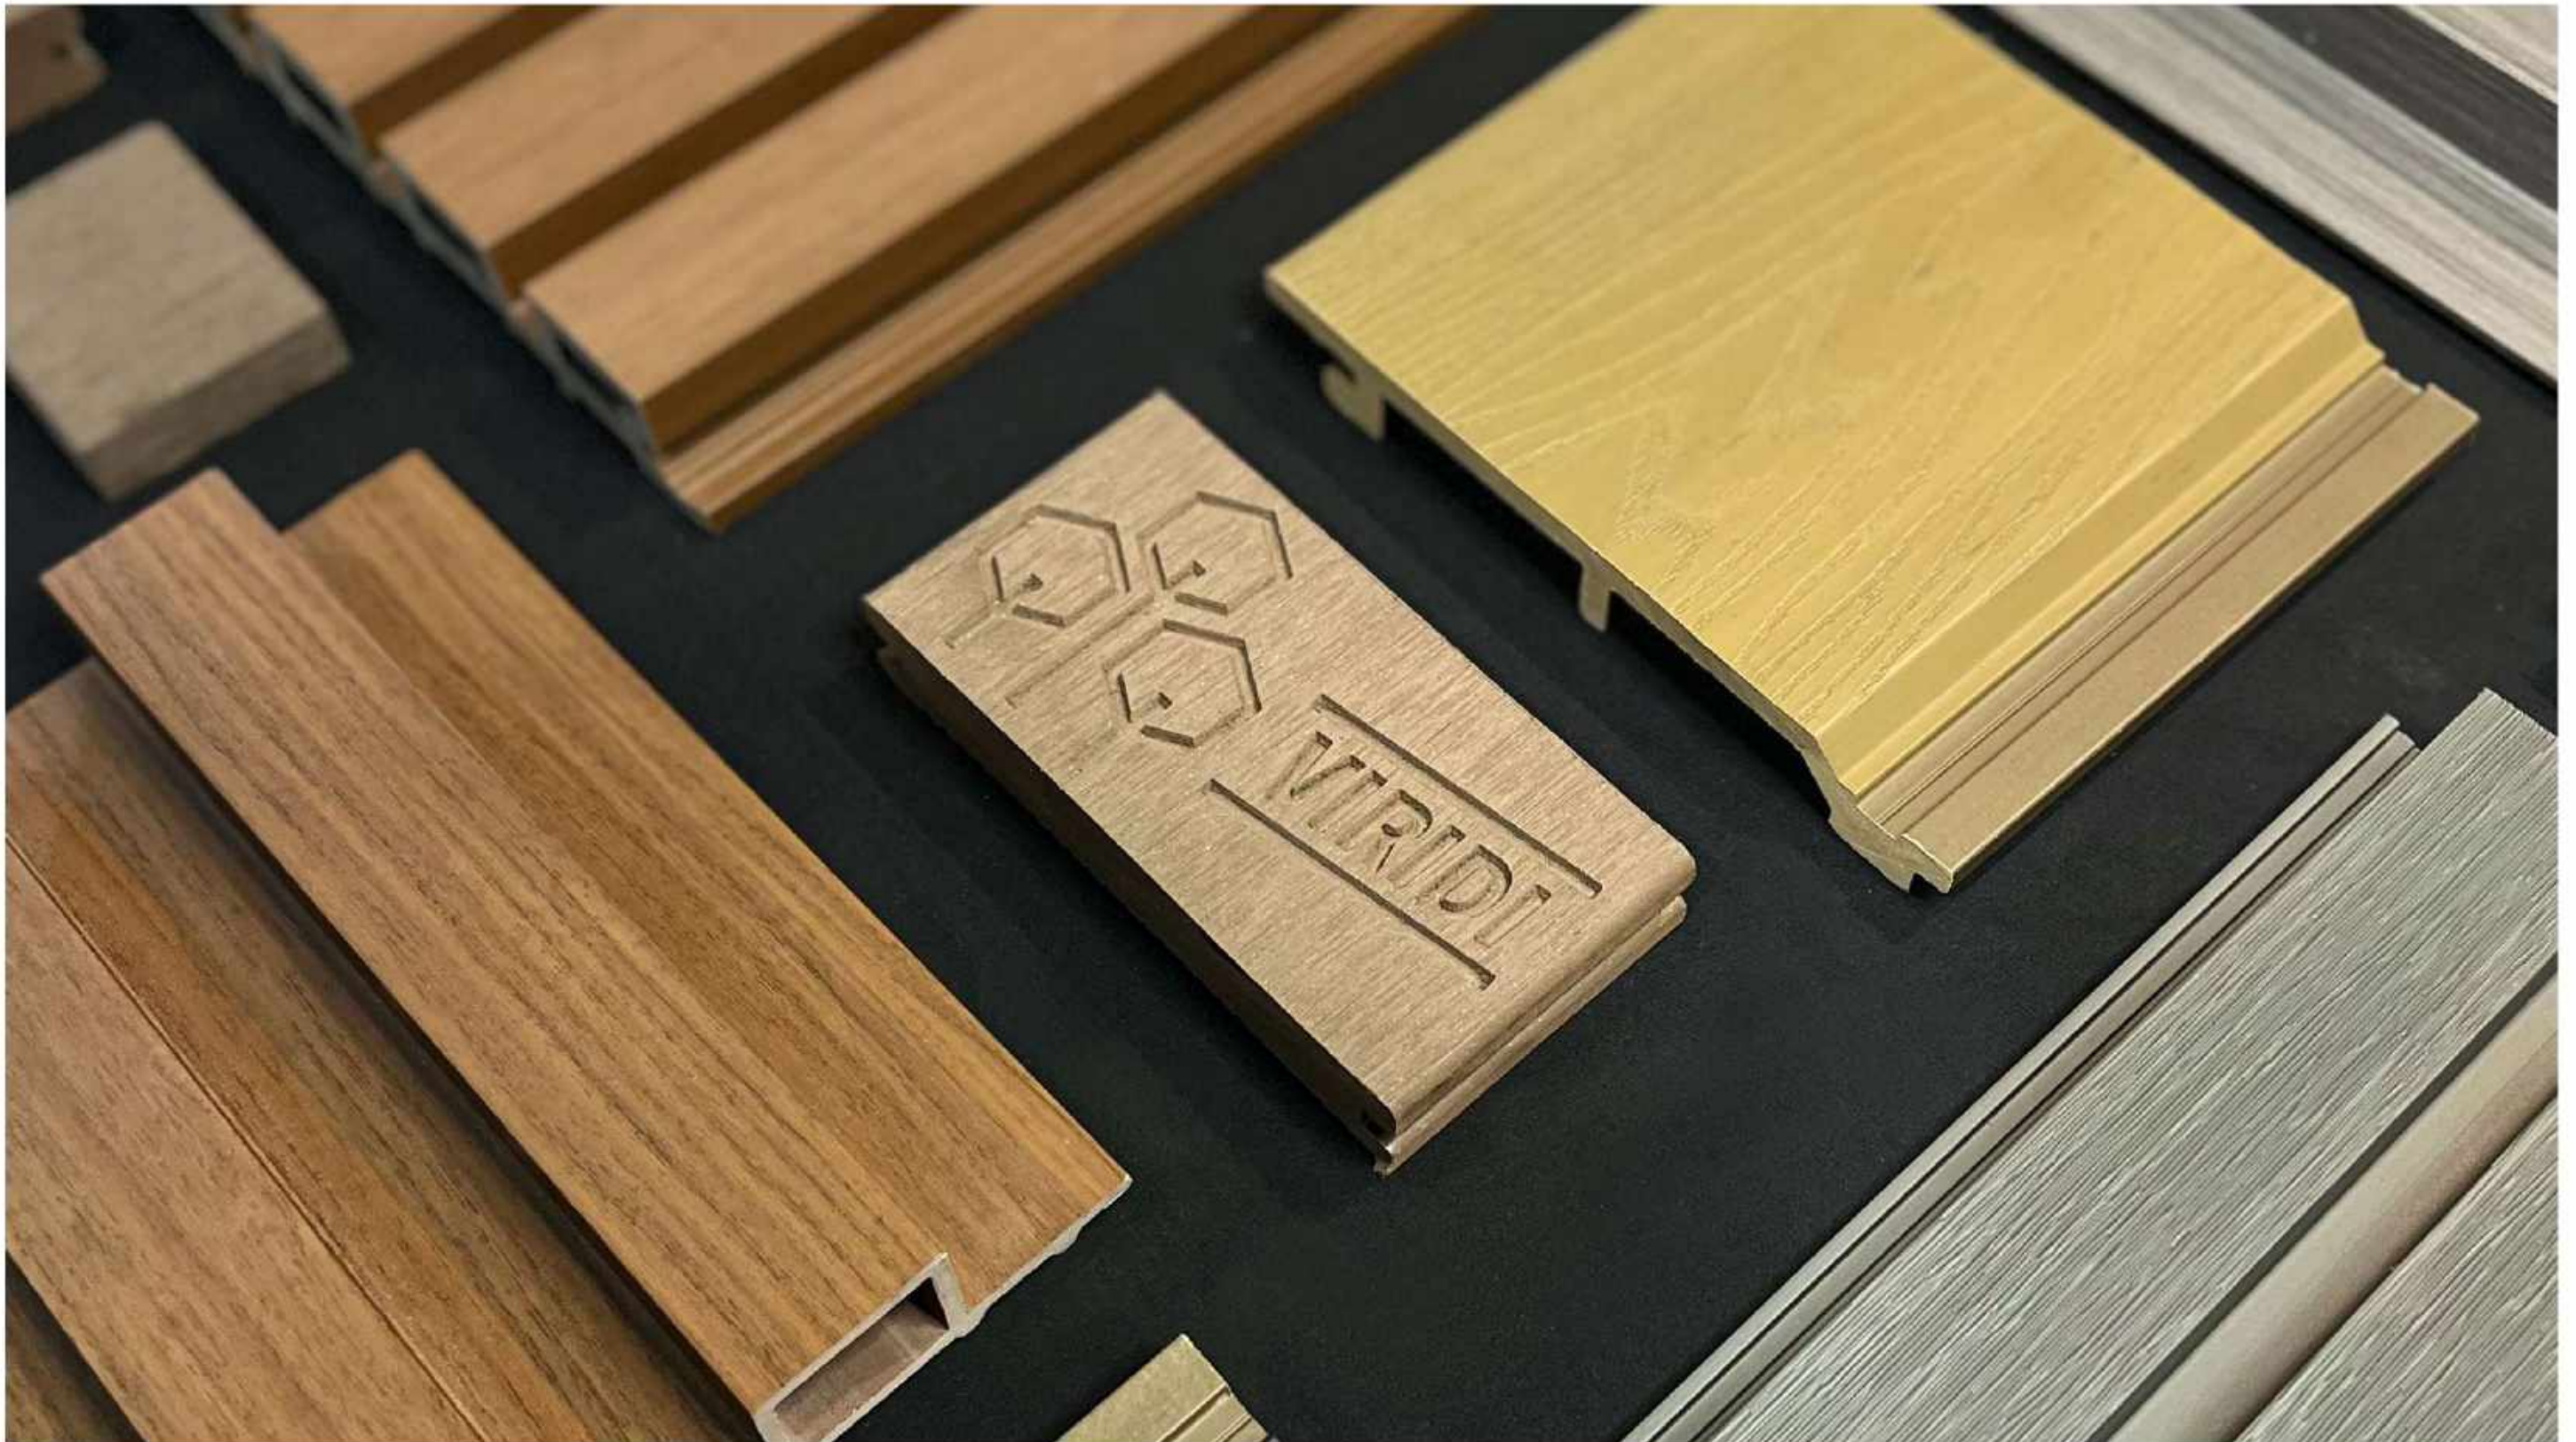

Viridi & Viridi+

The latest composite wood technology that looks and feels like natural wood, is weather-resistant, termite-resistant, anti-deformation, and does not change color.

Sustainability

For the sake of a sustainable environment, all Viridi and V+ raw materials are recycled wood and plastic.