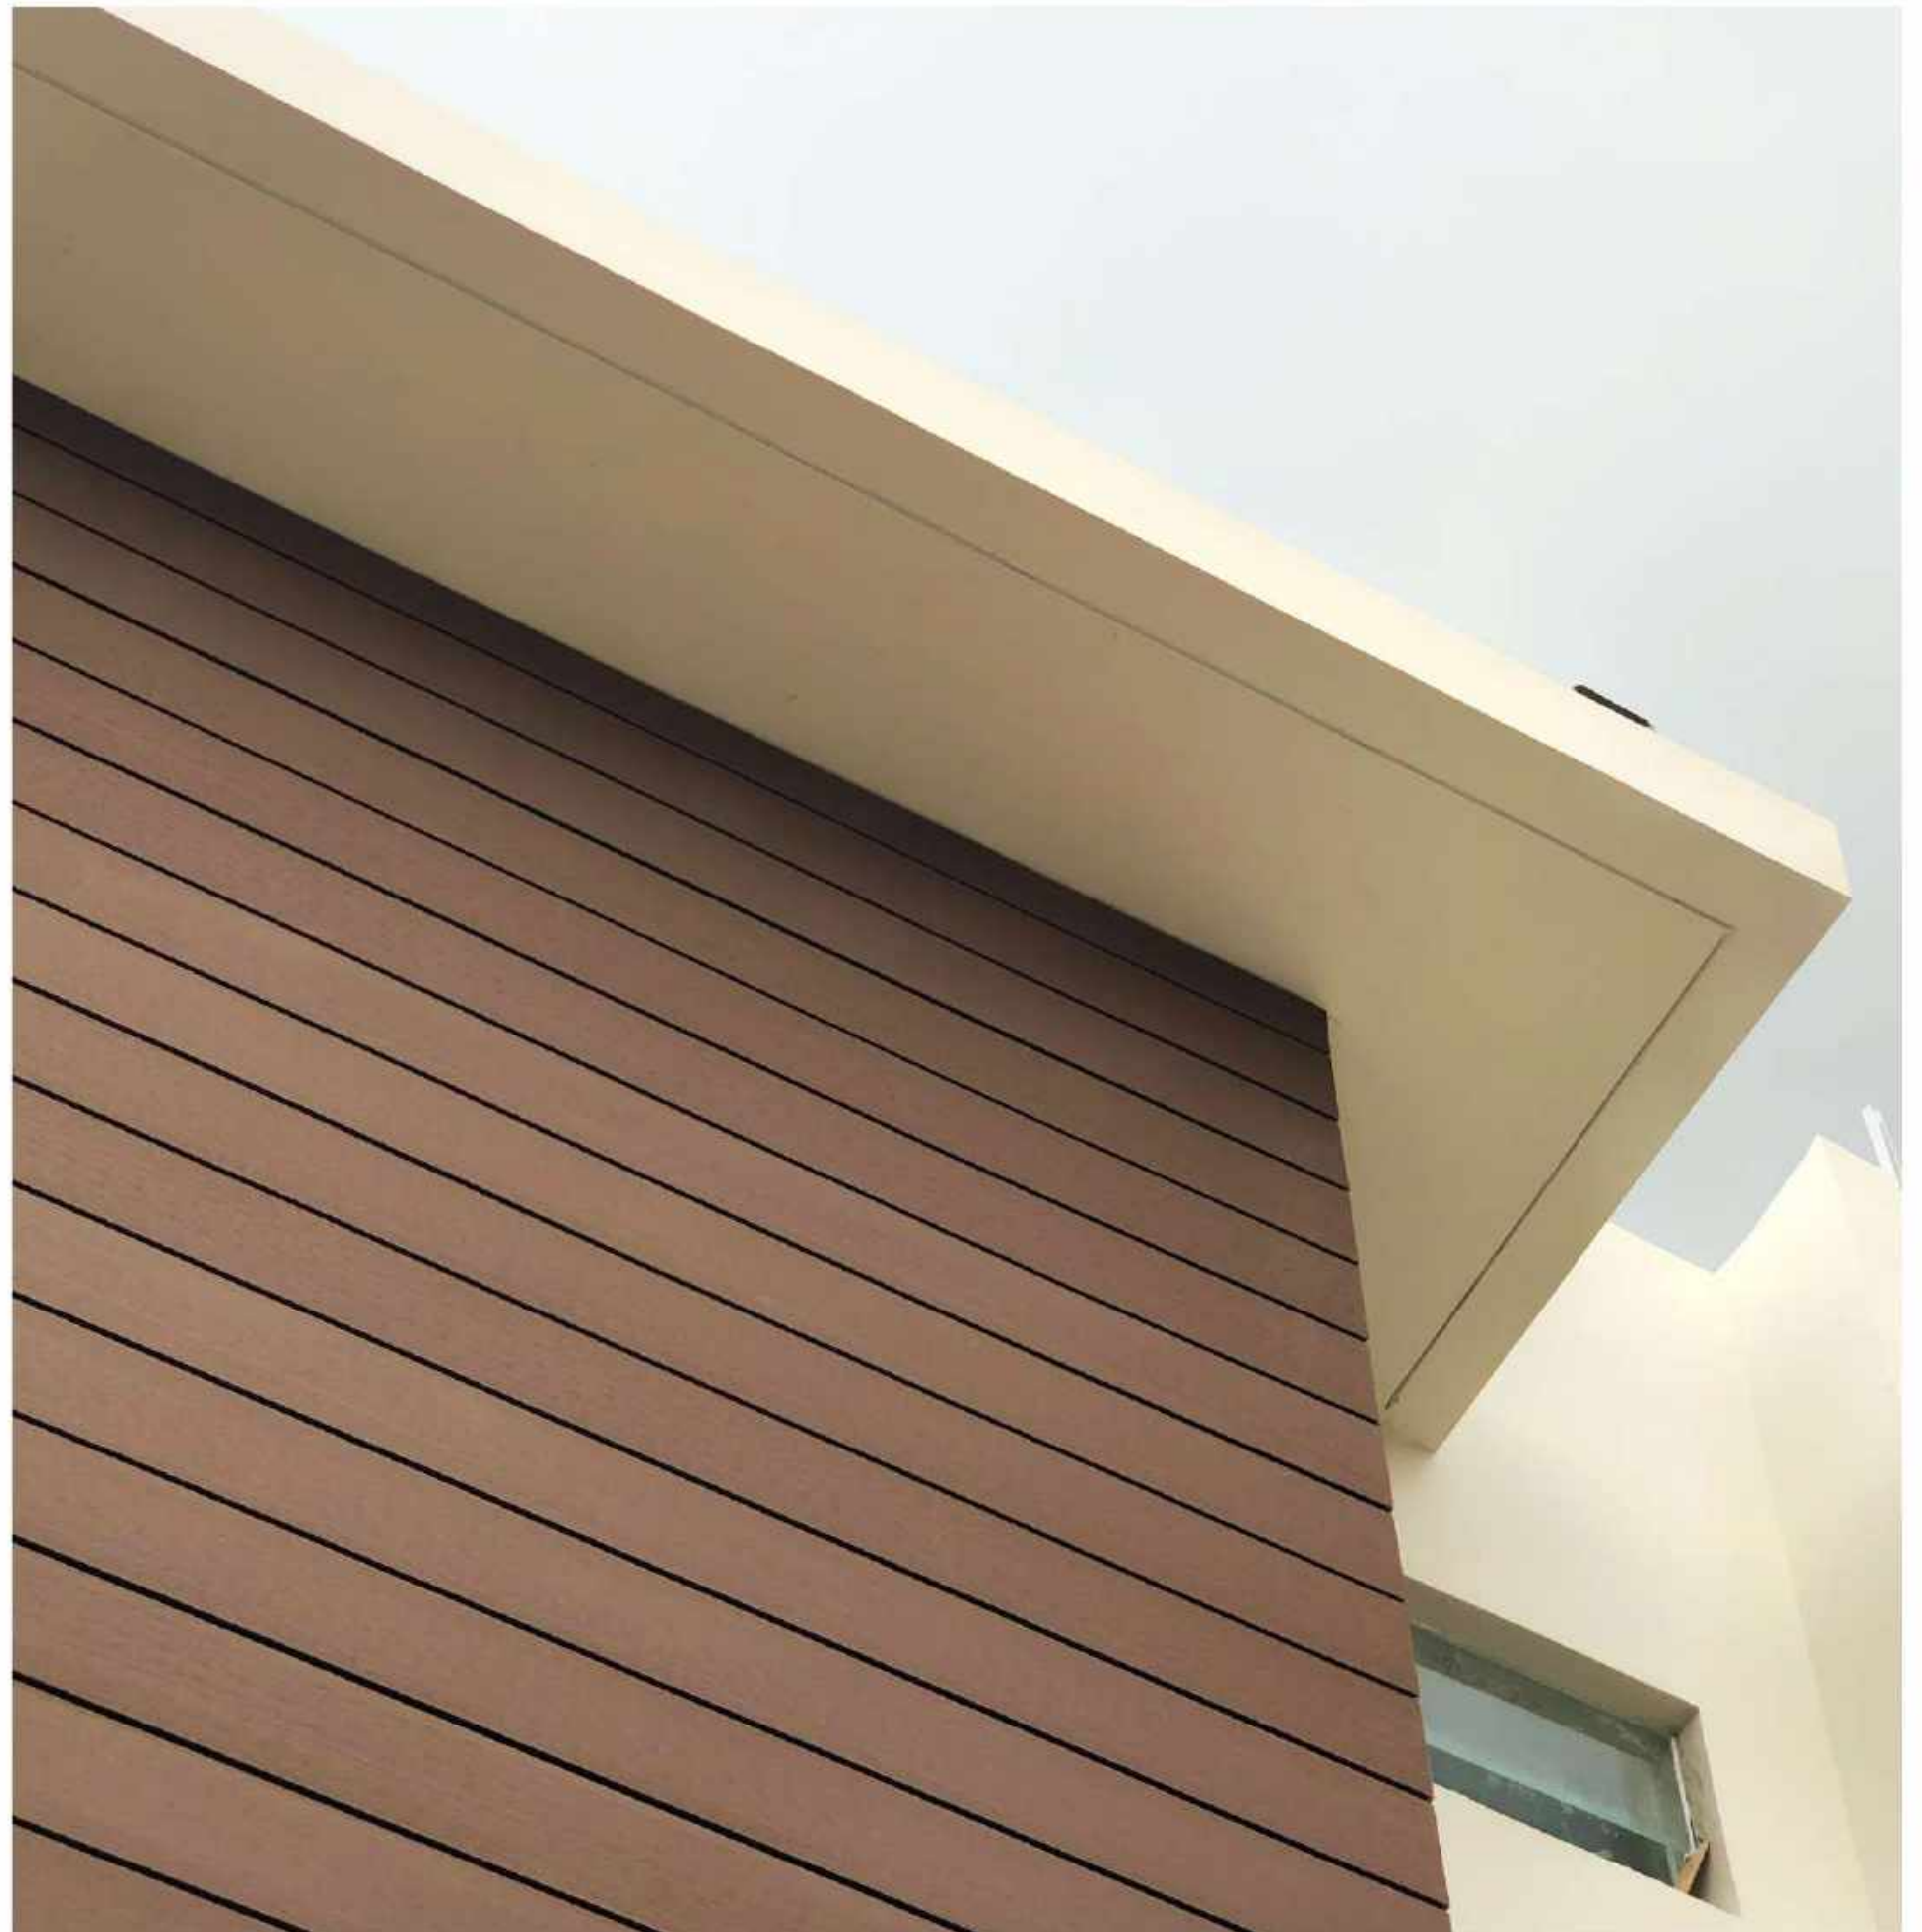

East Java

Surabaya

Wall Cladding

Dark Brown - Outdoor

www.viridi.id

Smart Composite Timber

SCREENING

15 x 67 x 2700 mm