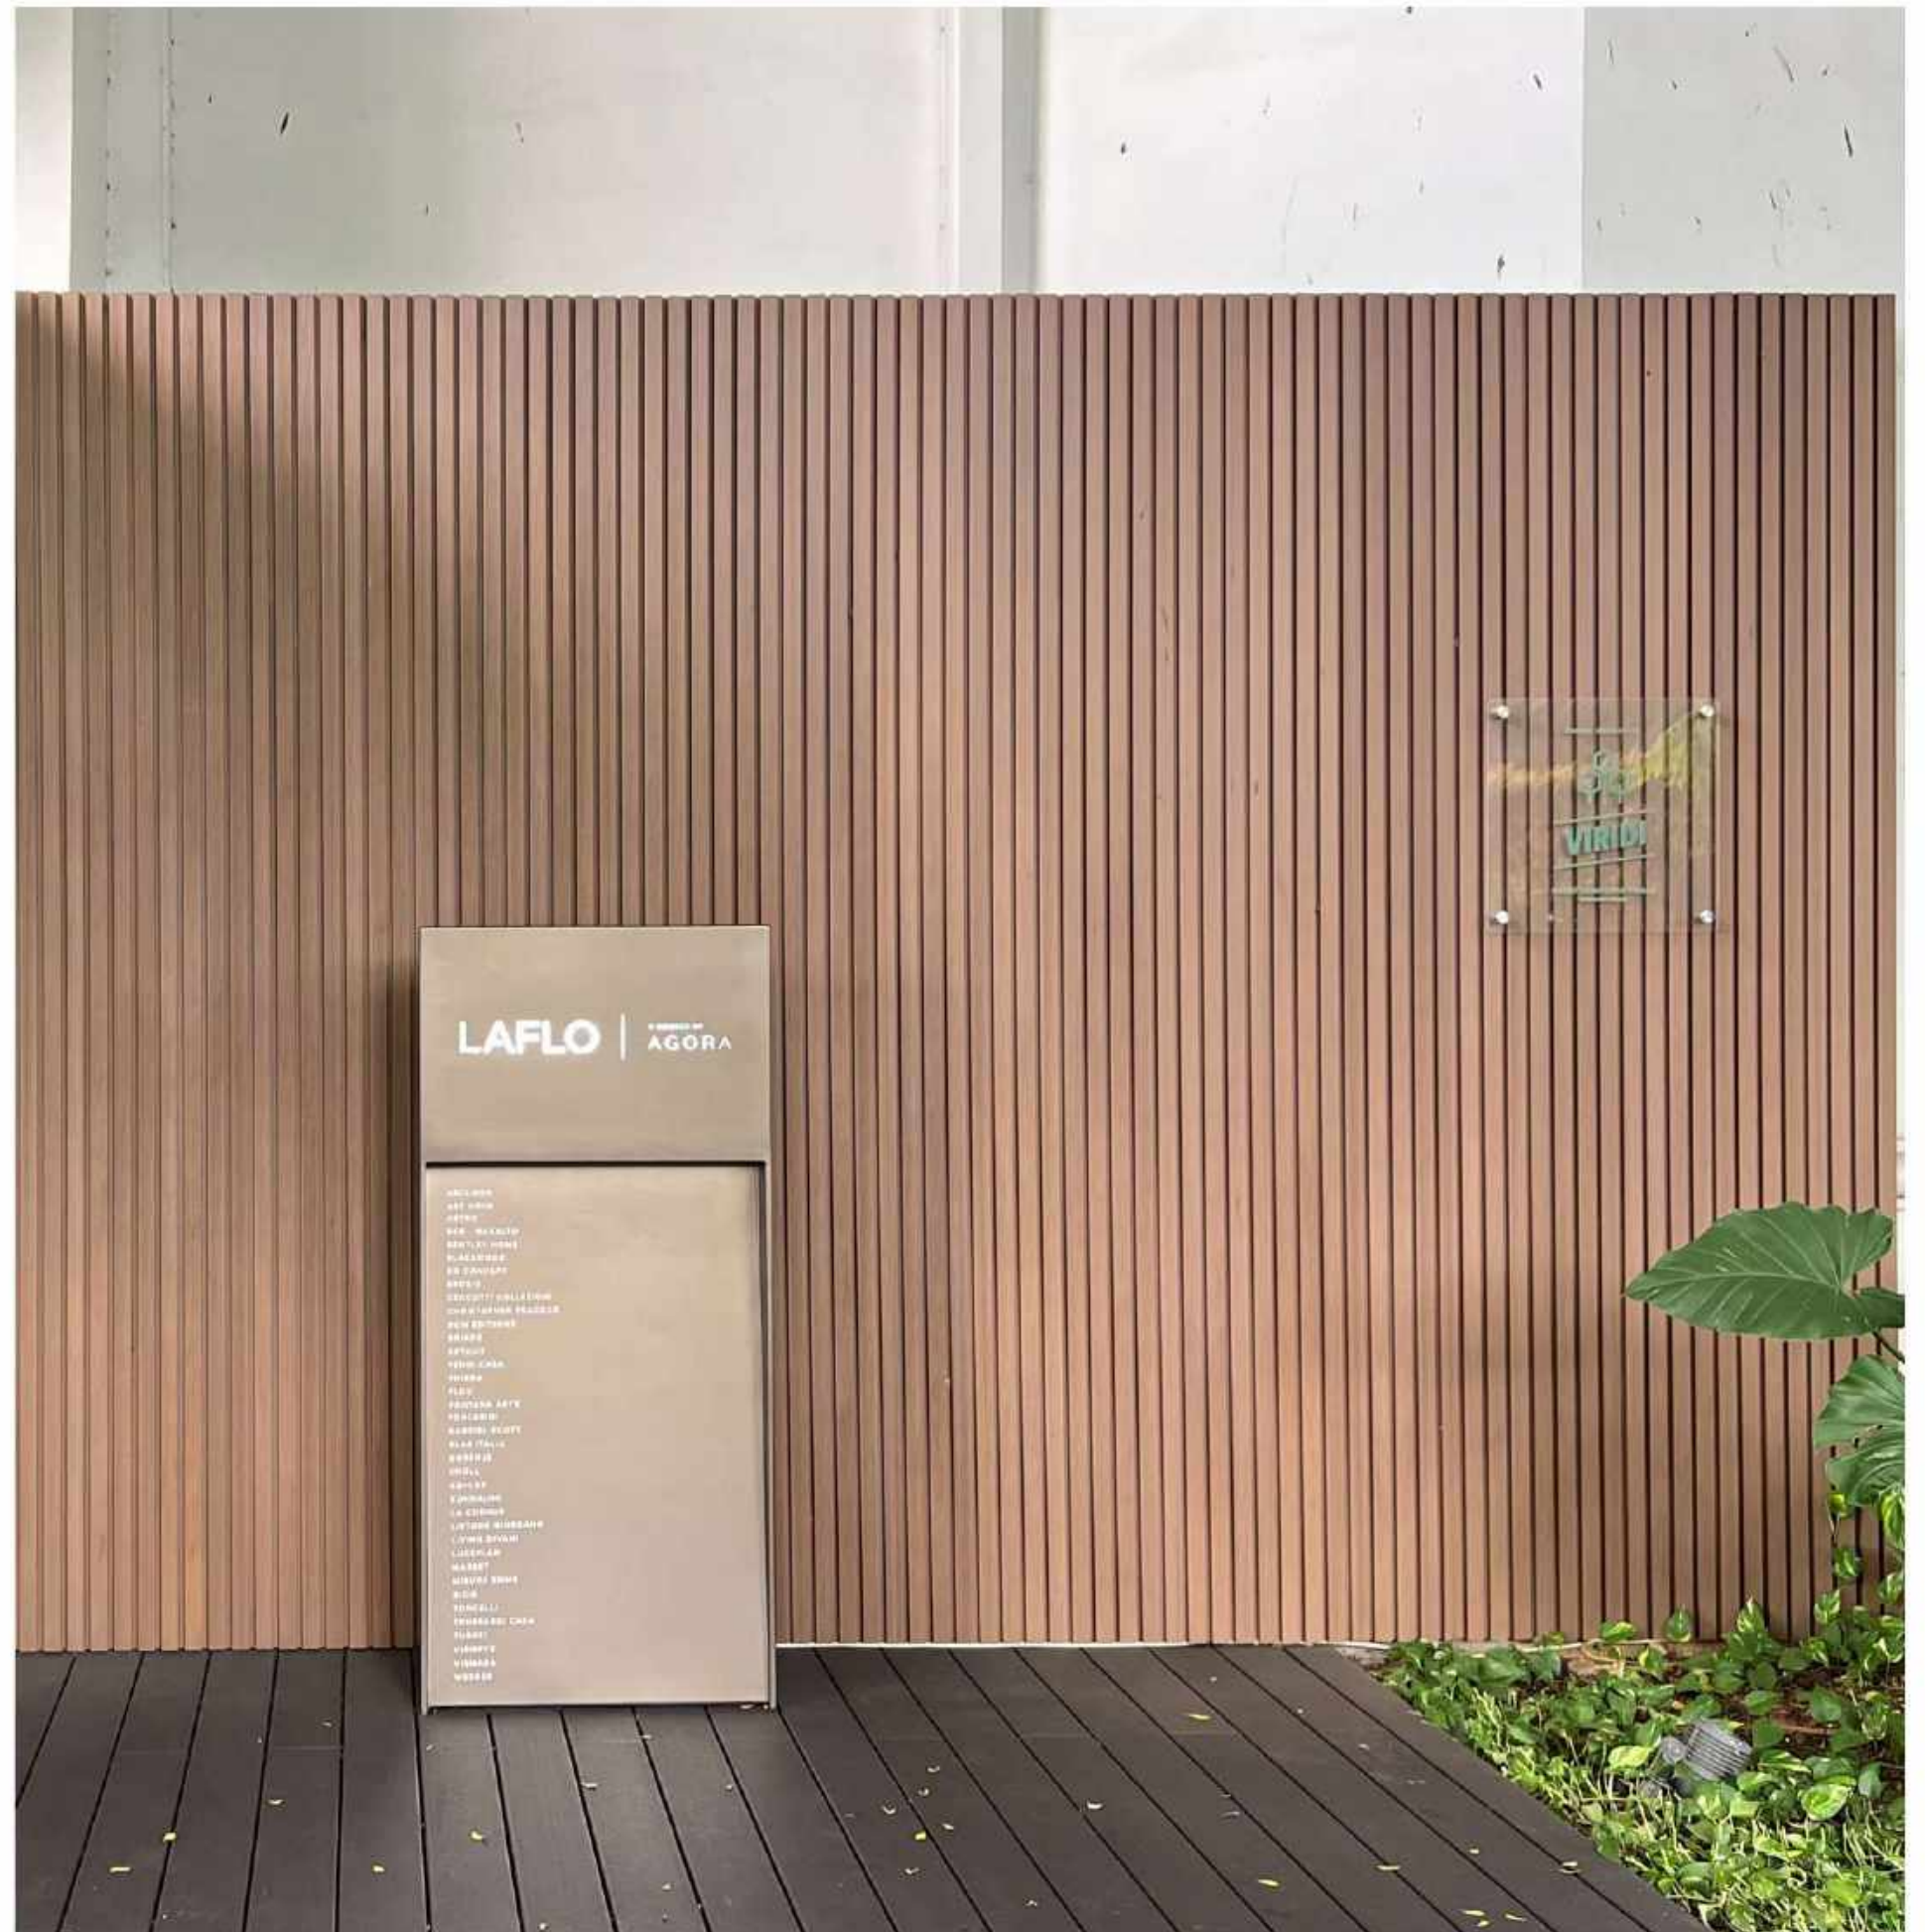

Dark Brown - Outdoor

www.viridi.id

Project Reference | 2019

Laflo

Kemang

Screen Cladding

Dark Brown - Outdoor

www.viridi.id