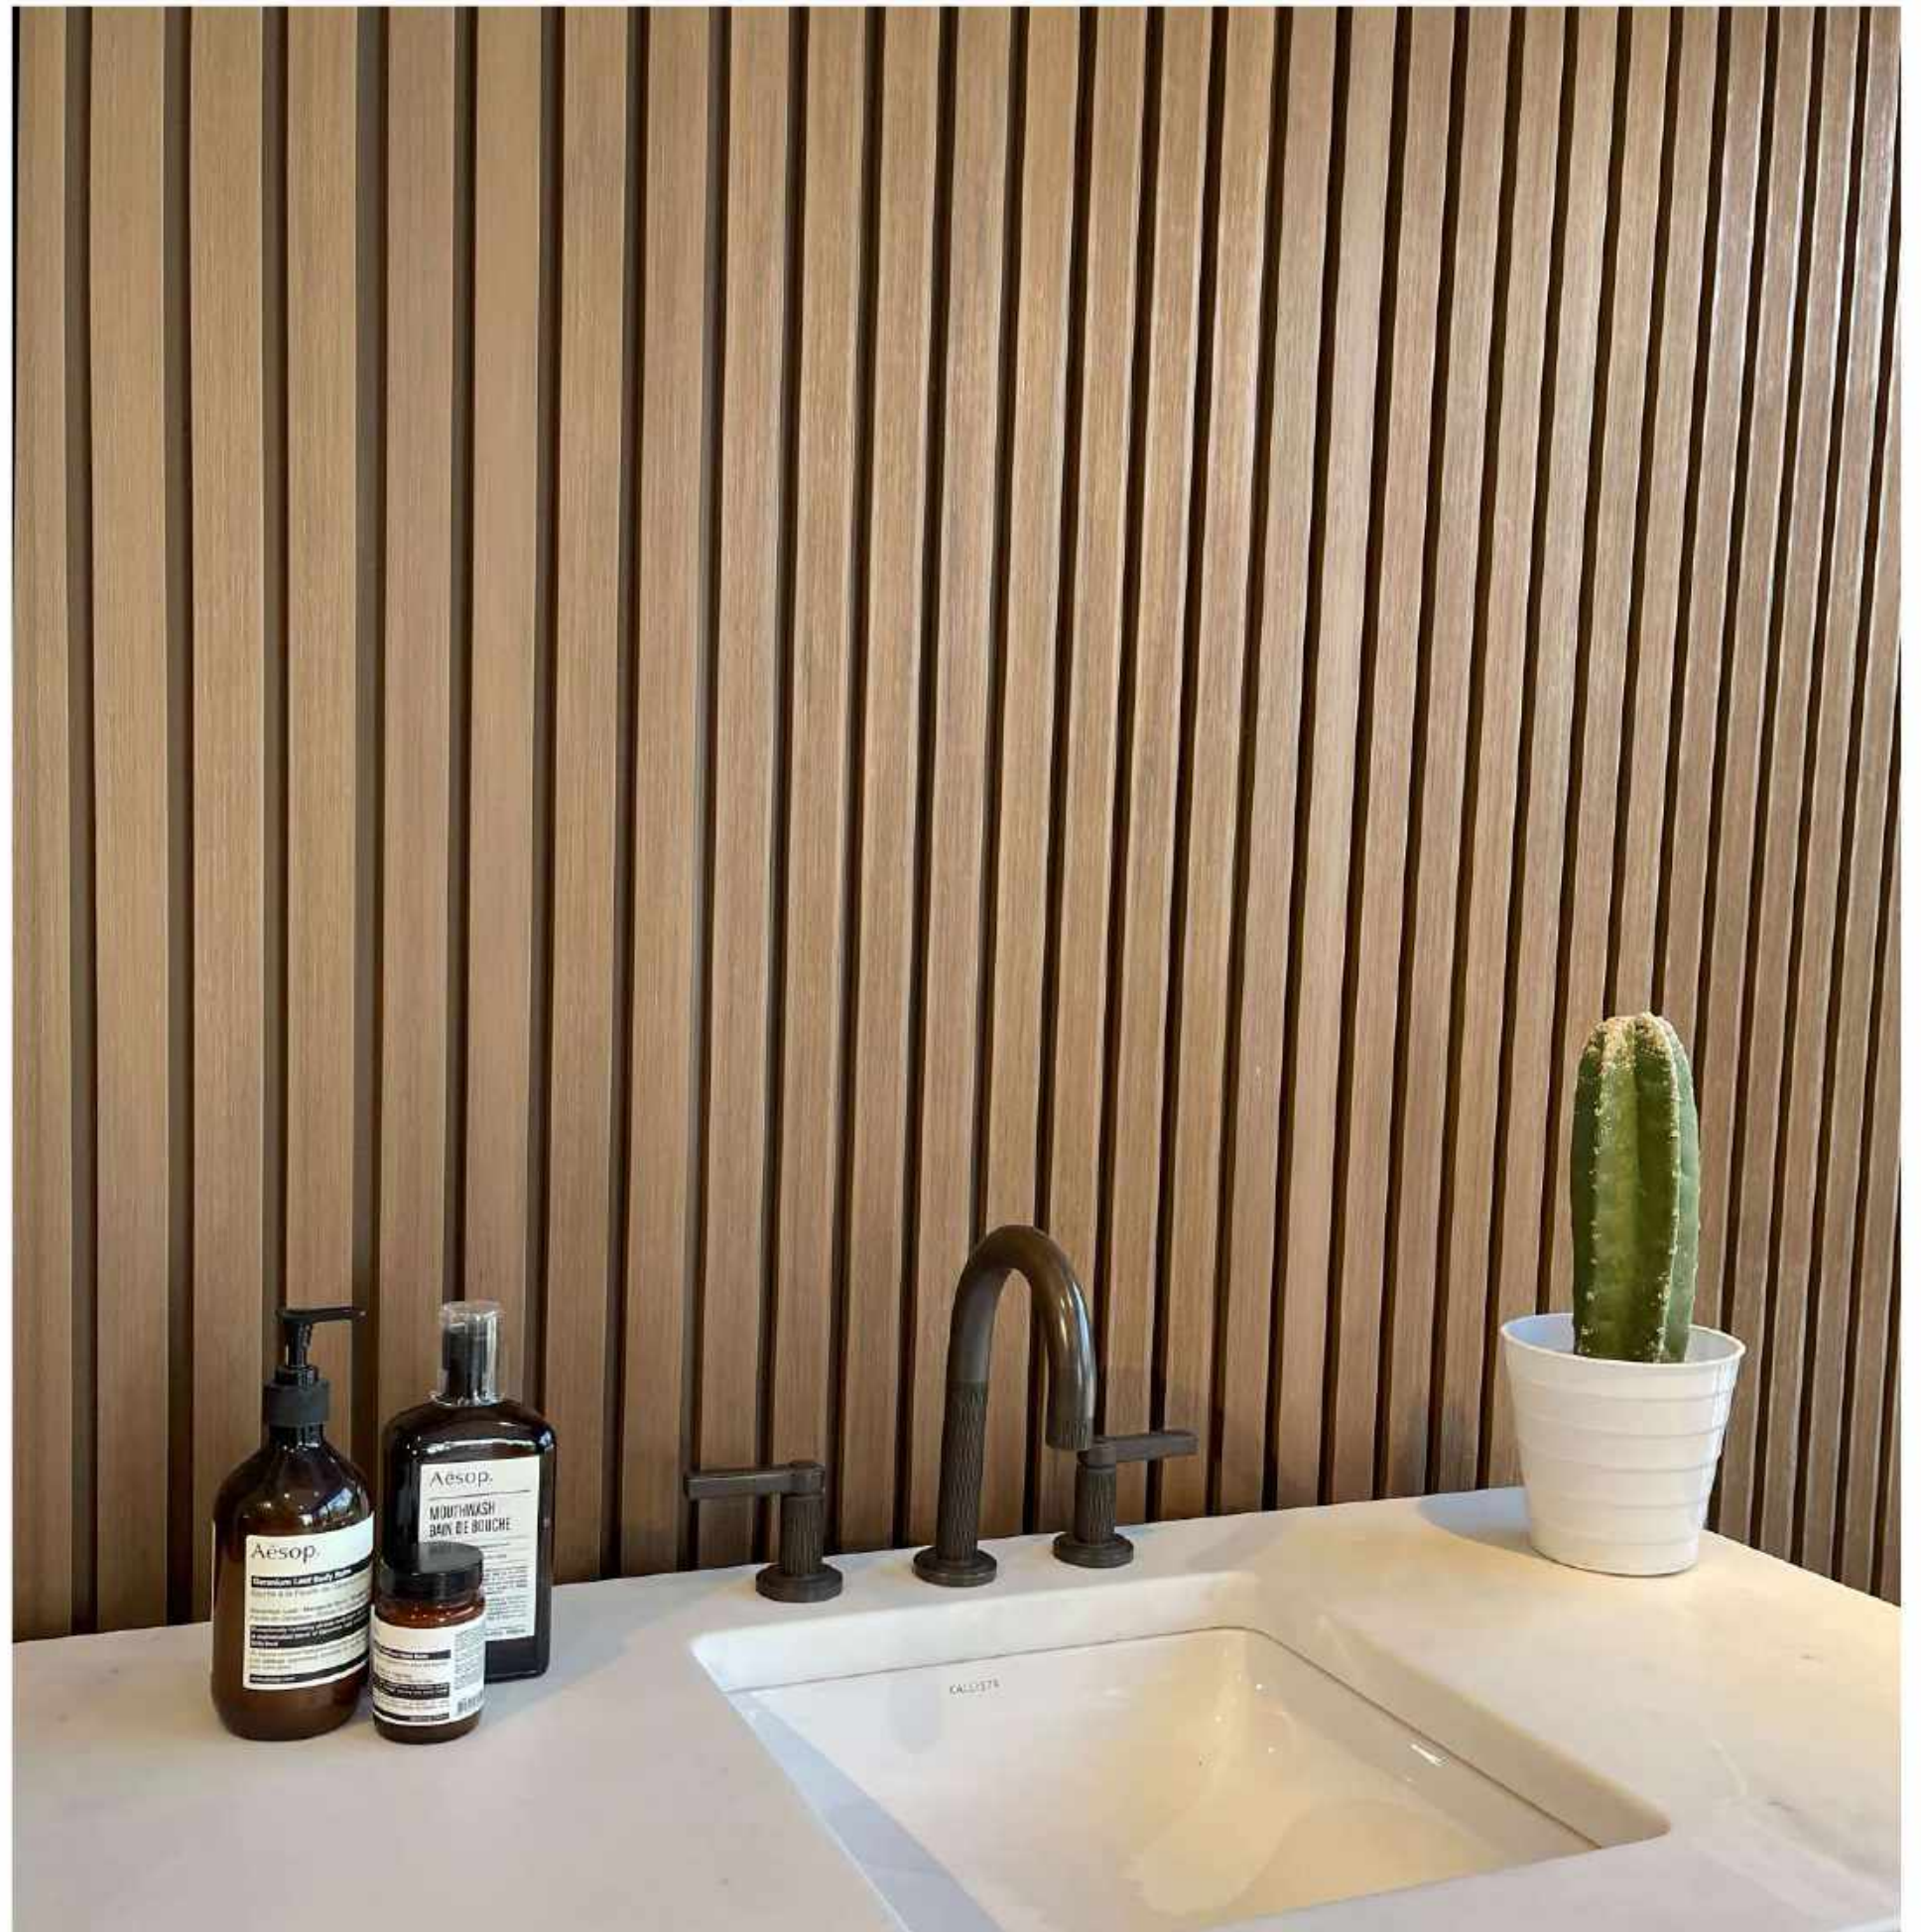

Project Reference | 2021

Magran Living

Kemang

Screen Cladding

Dark Brown - Outdoor

www.viridi.id

Project Reference | 2021

Galleria Jakarta