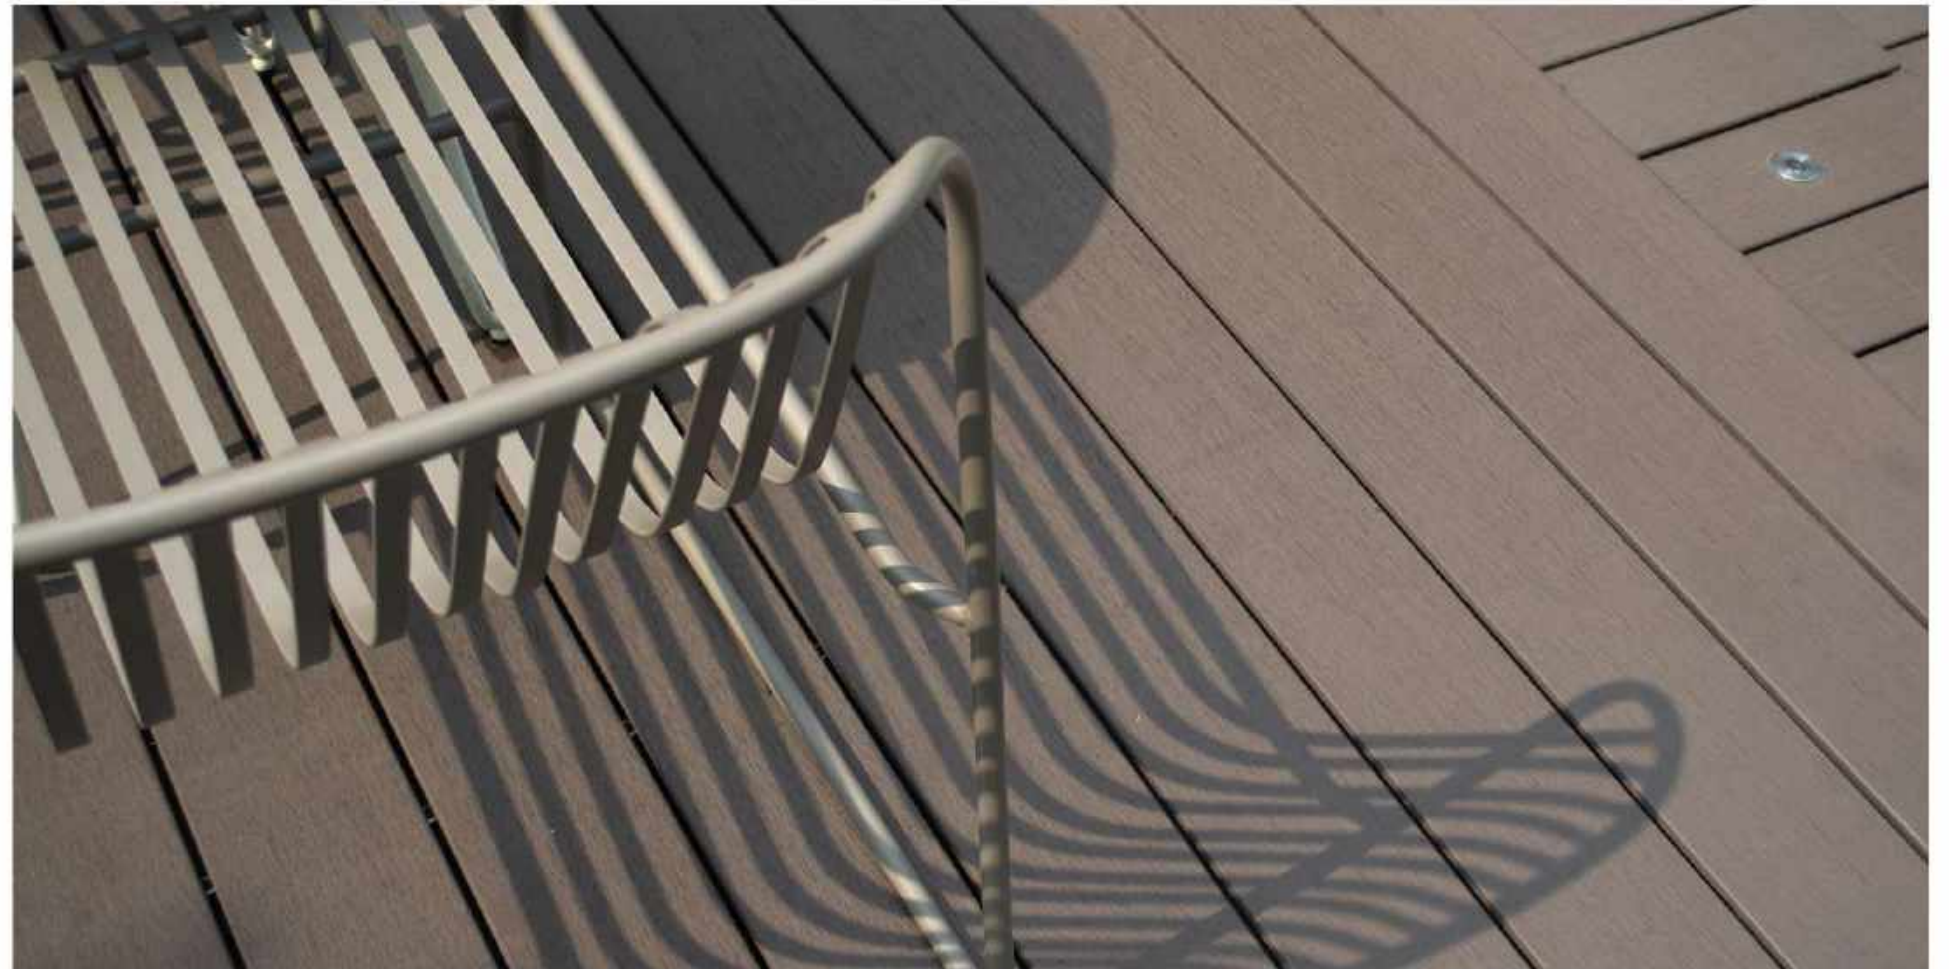

Project Reference I 2019

Mercure Hotel

BSD

Viridi Decking

Dark Brown

www.viridi.id