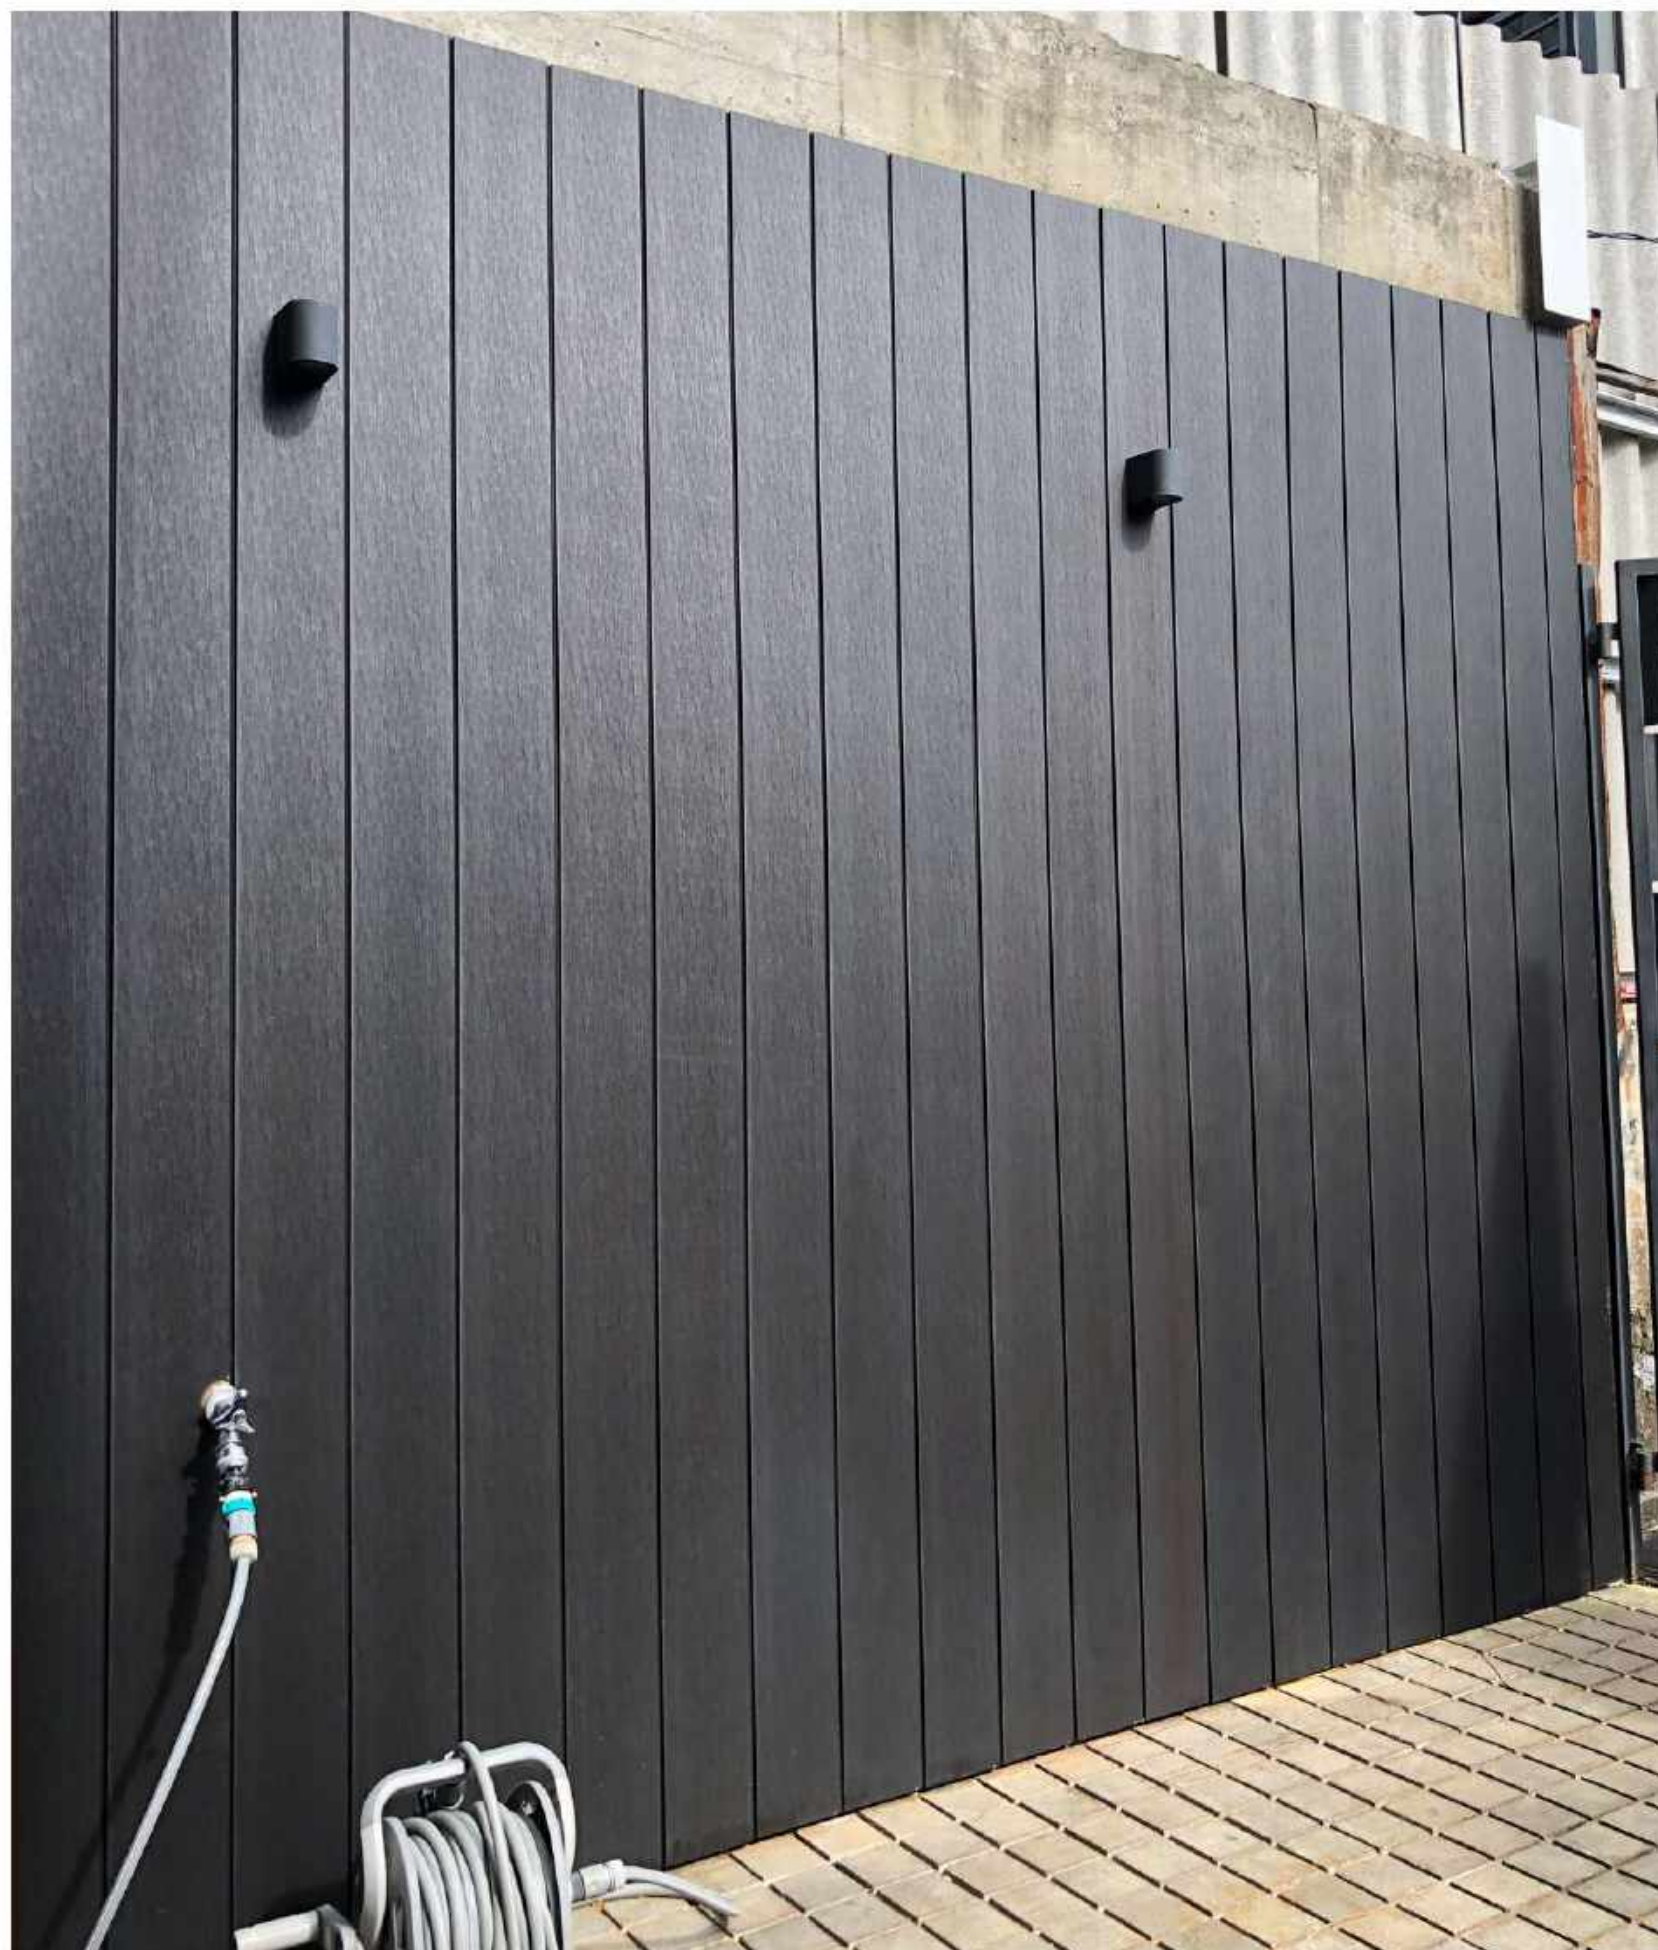

Private Residence | 2021

Private House

Jakarta

Wall Cladding

Dark Brown - Outdoor

www.viridi.id