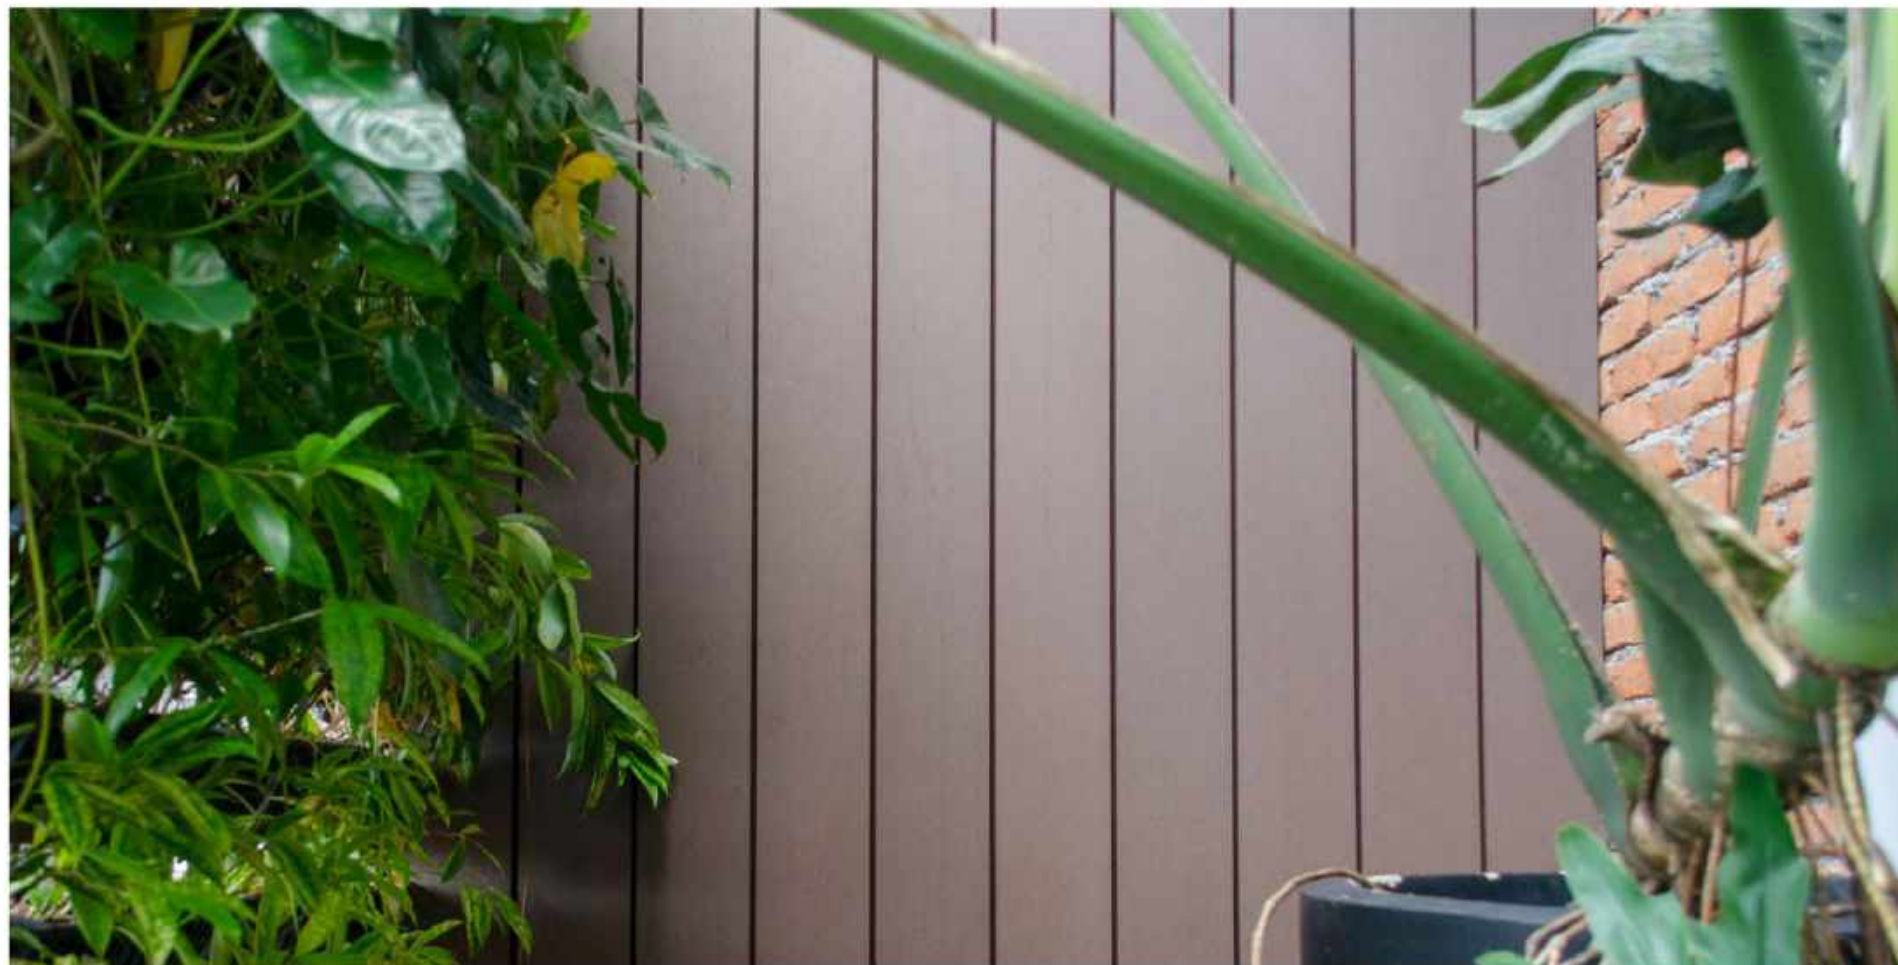

Private Residence | 2021

Private House

Jakarta

Wall Cladding

Dark Brown - Outdoor

www.viridi.id