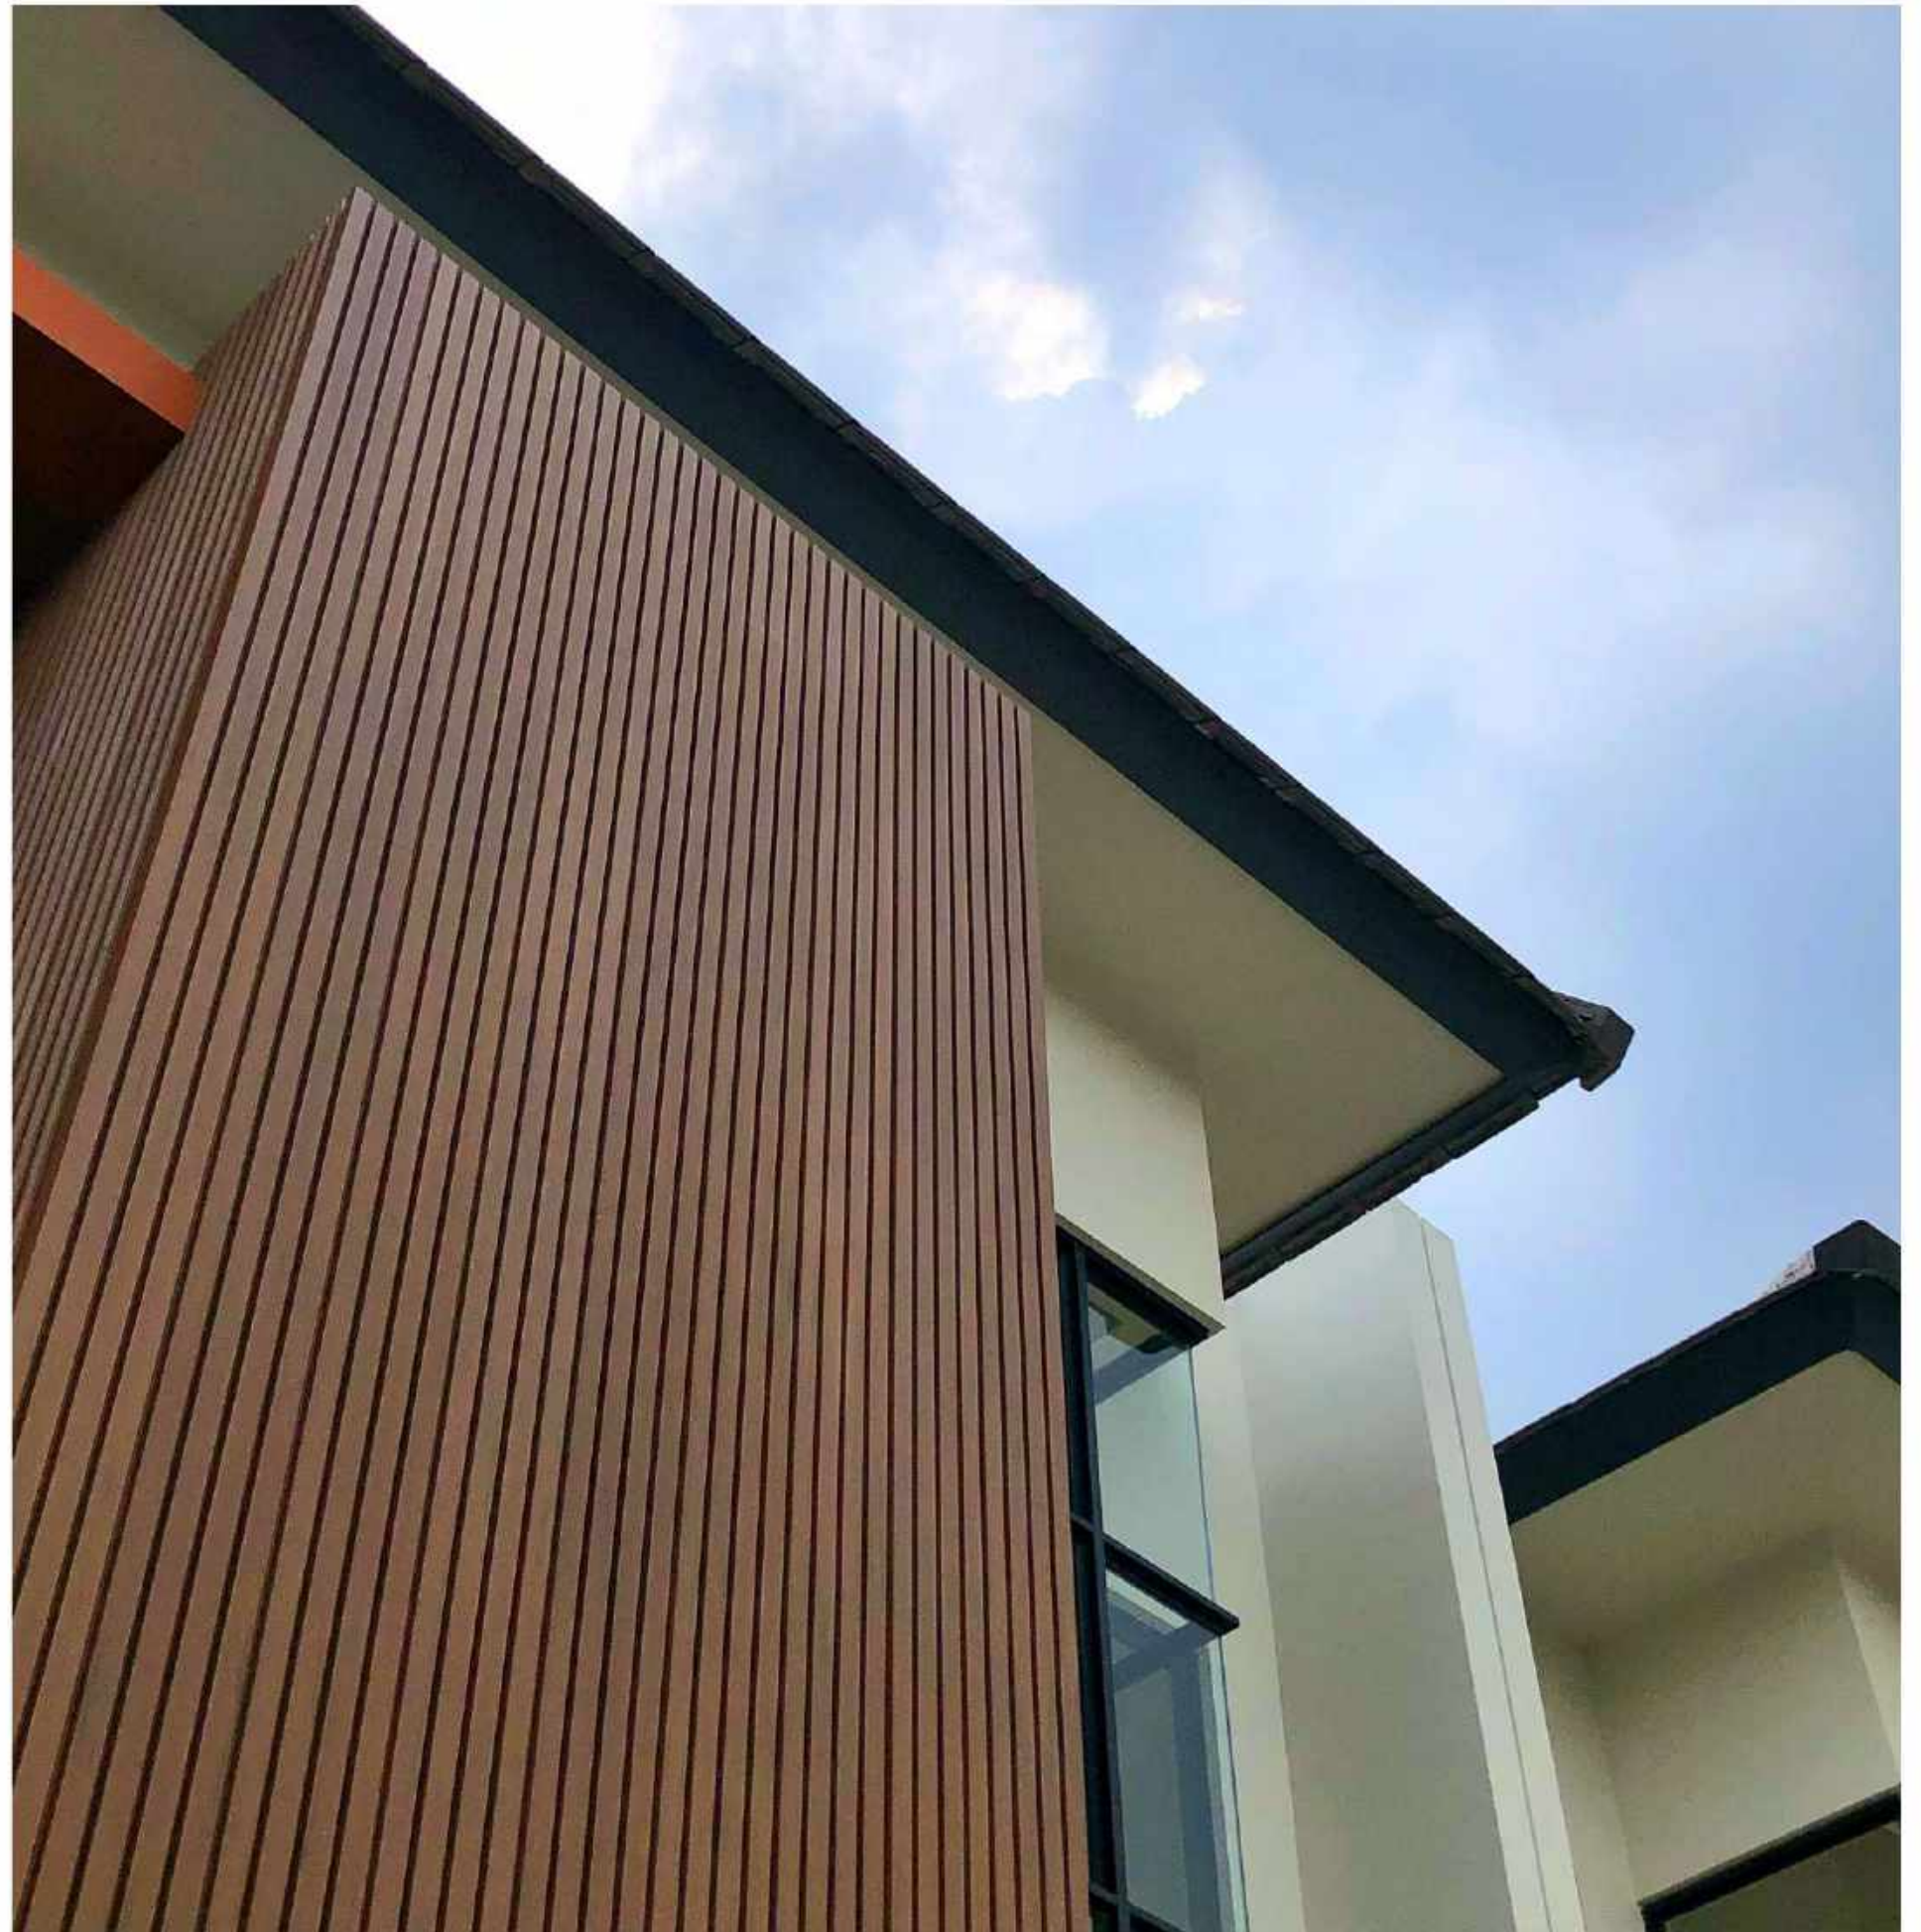

Project Reference I 2021

East Java

Surabaya

Screen Cladding

Dark Brown - Outdoor

www.viridi.id