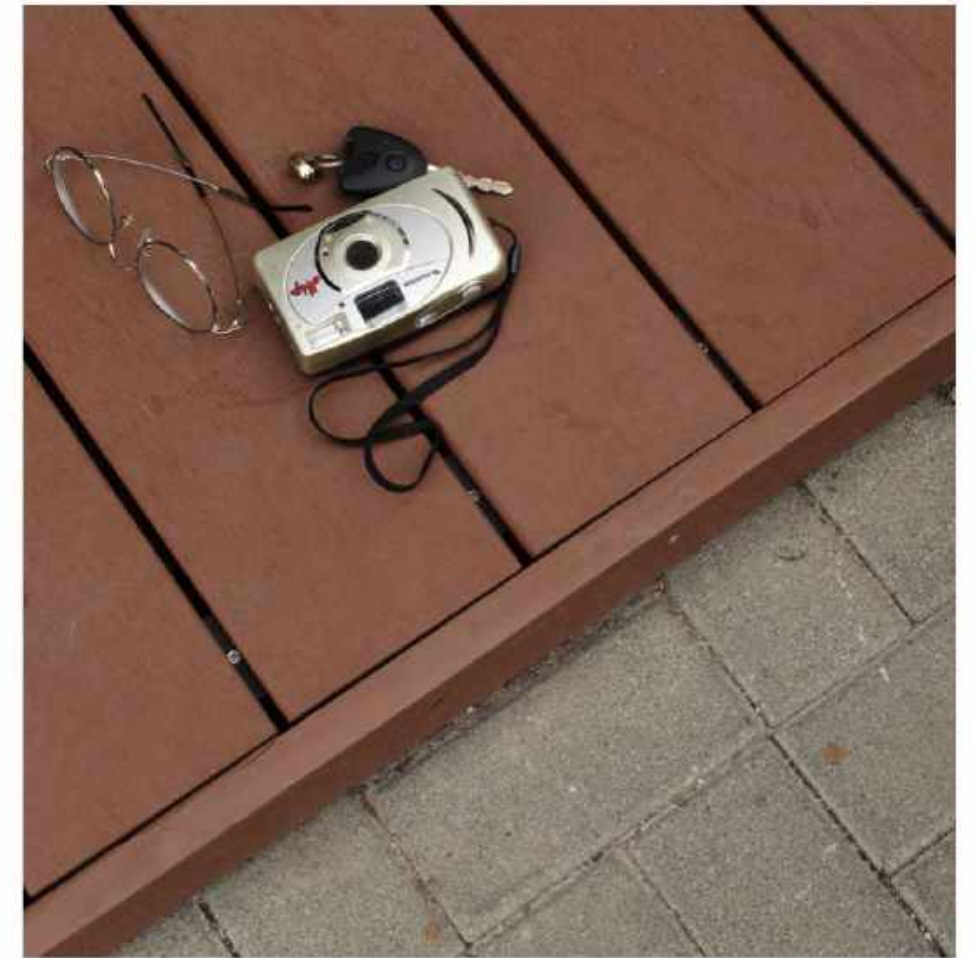

Project Reference I 2021

Time Off Coffee

BSD

Viridi Decking

Red Brown

www.viridi.id