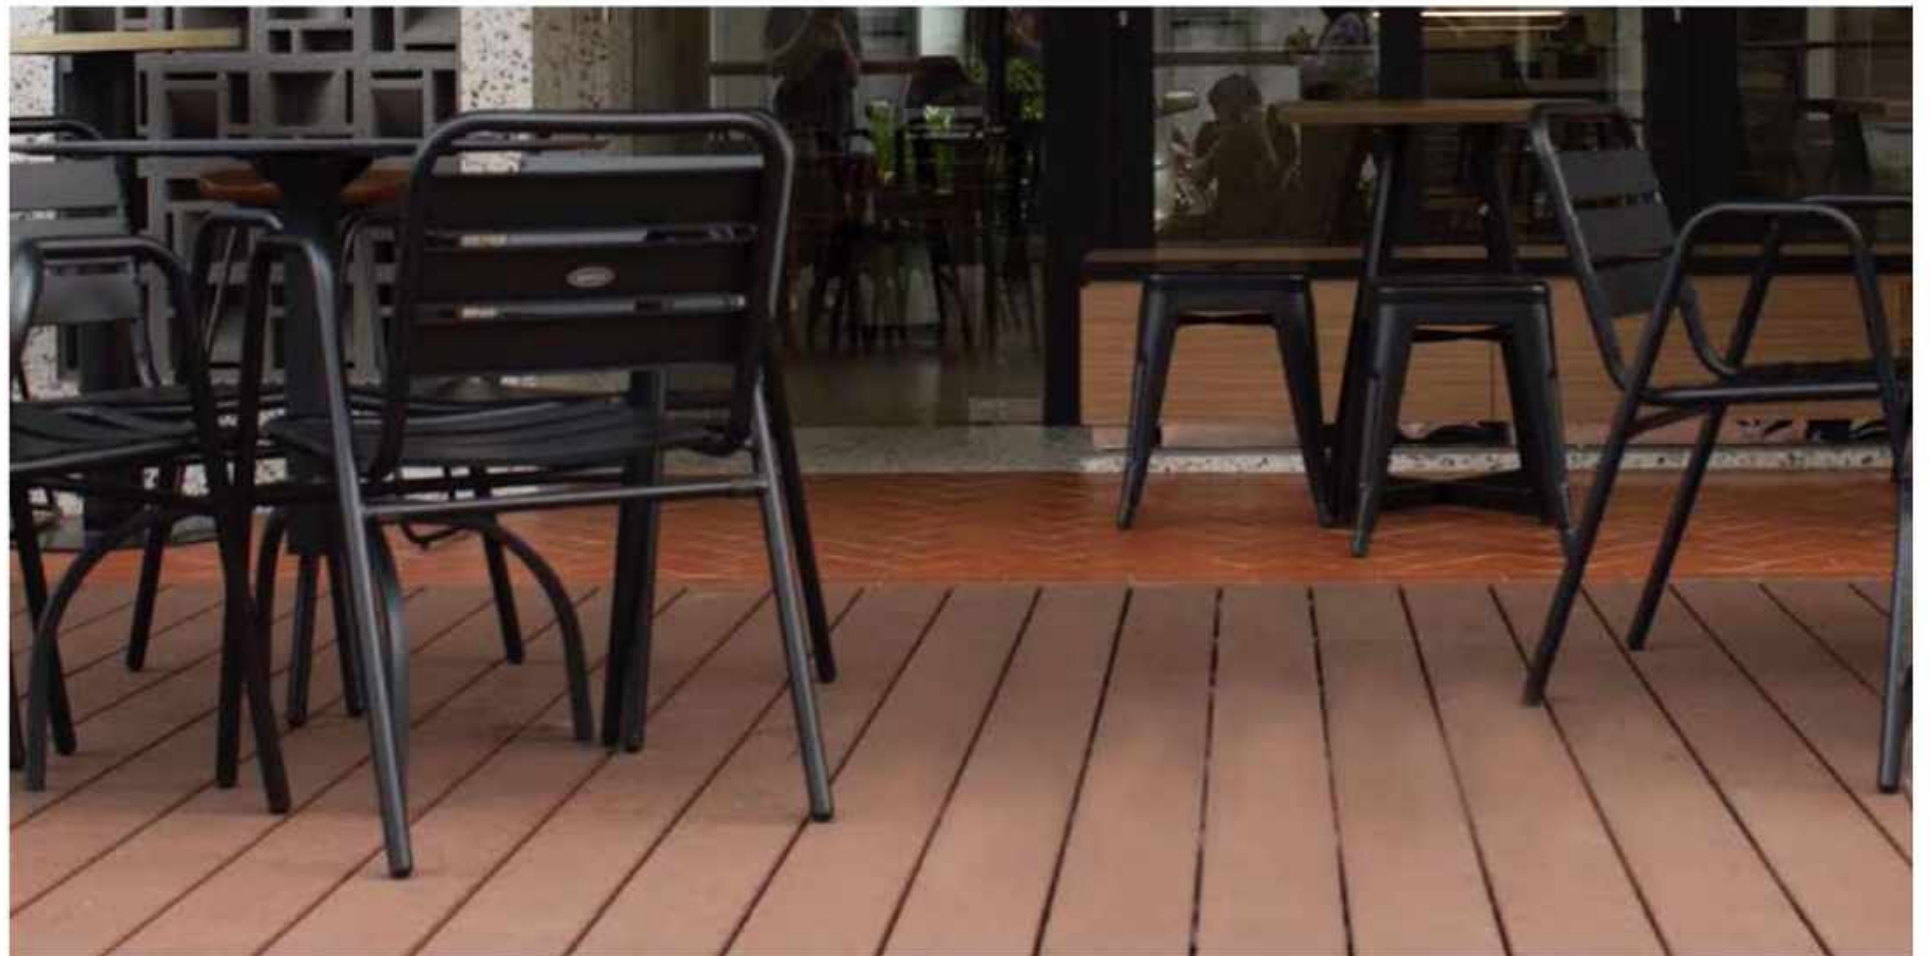

Project Reference I 2021

Time Off Coffee

BSD

Viridi Decking

Red Brown

www.viridi.id