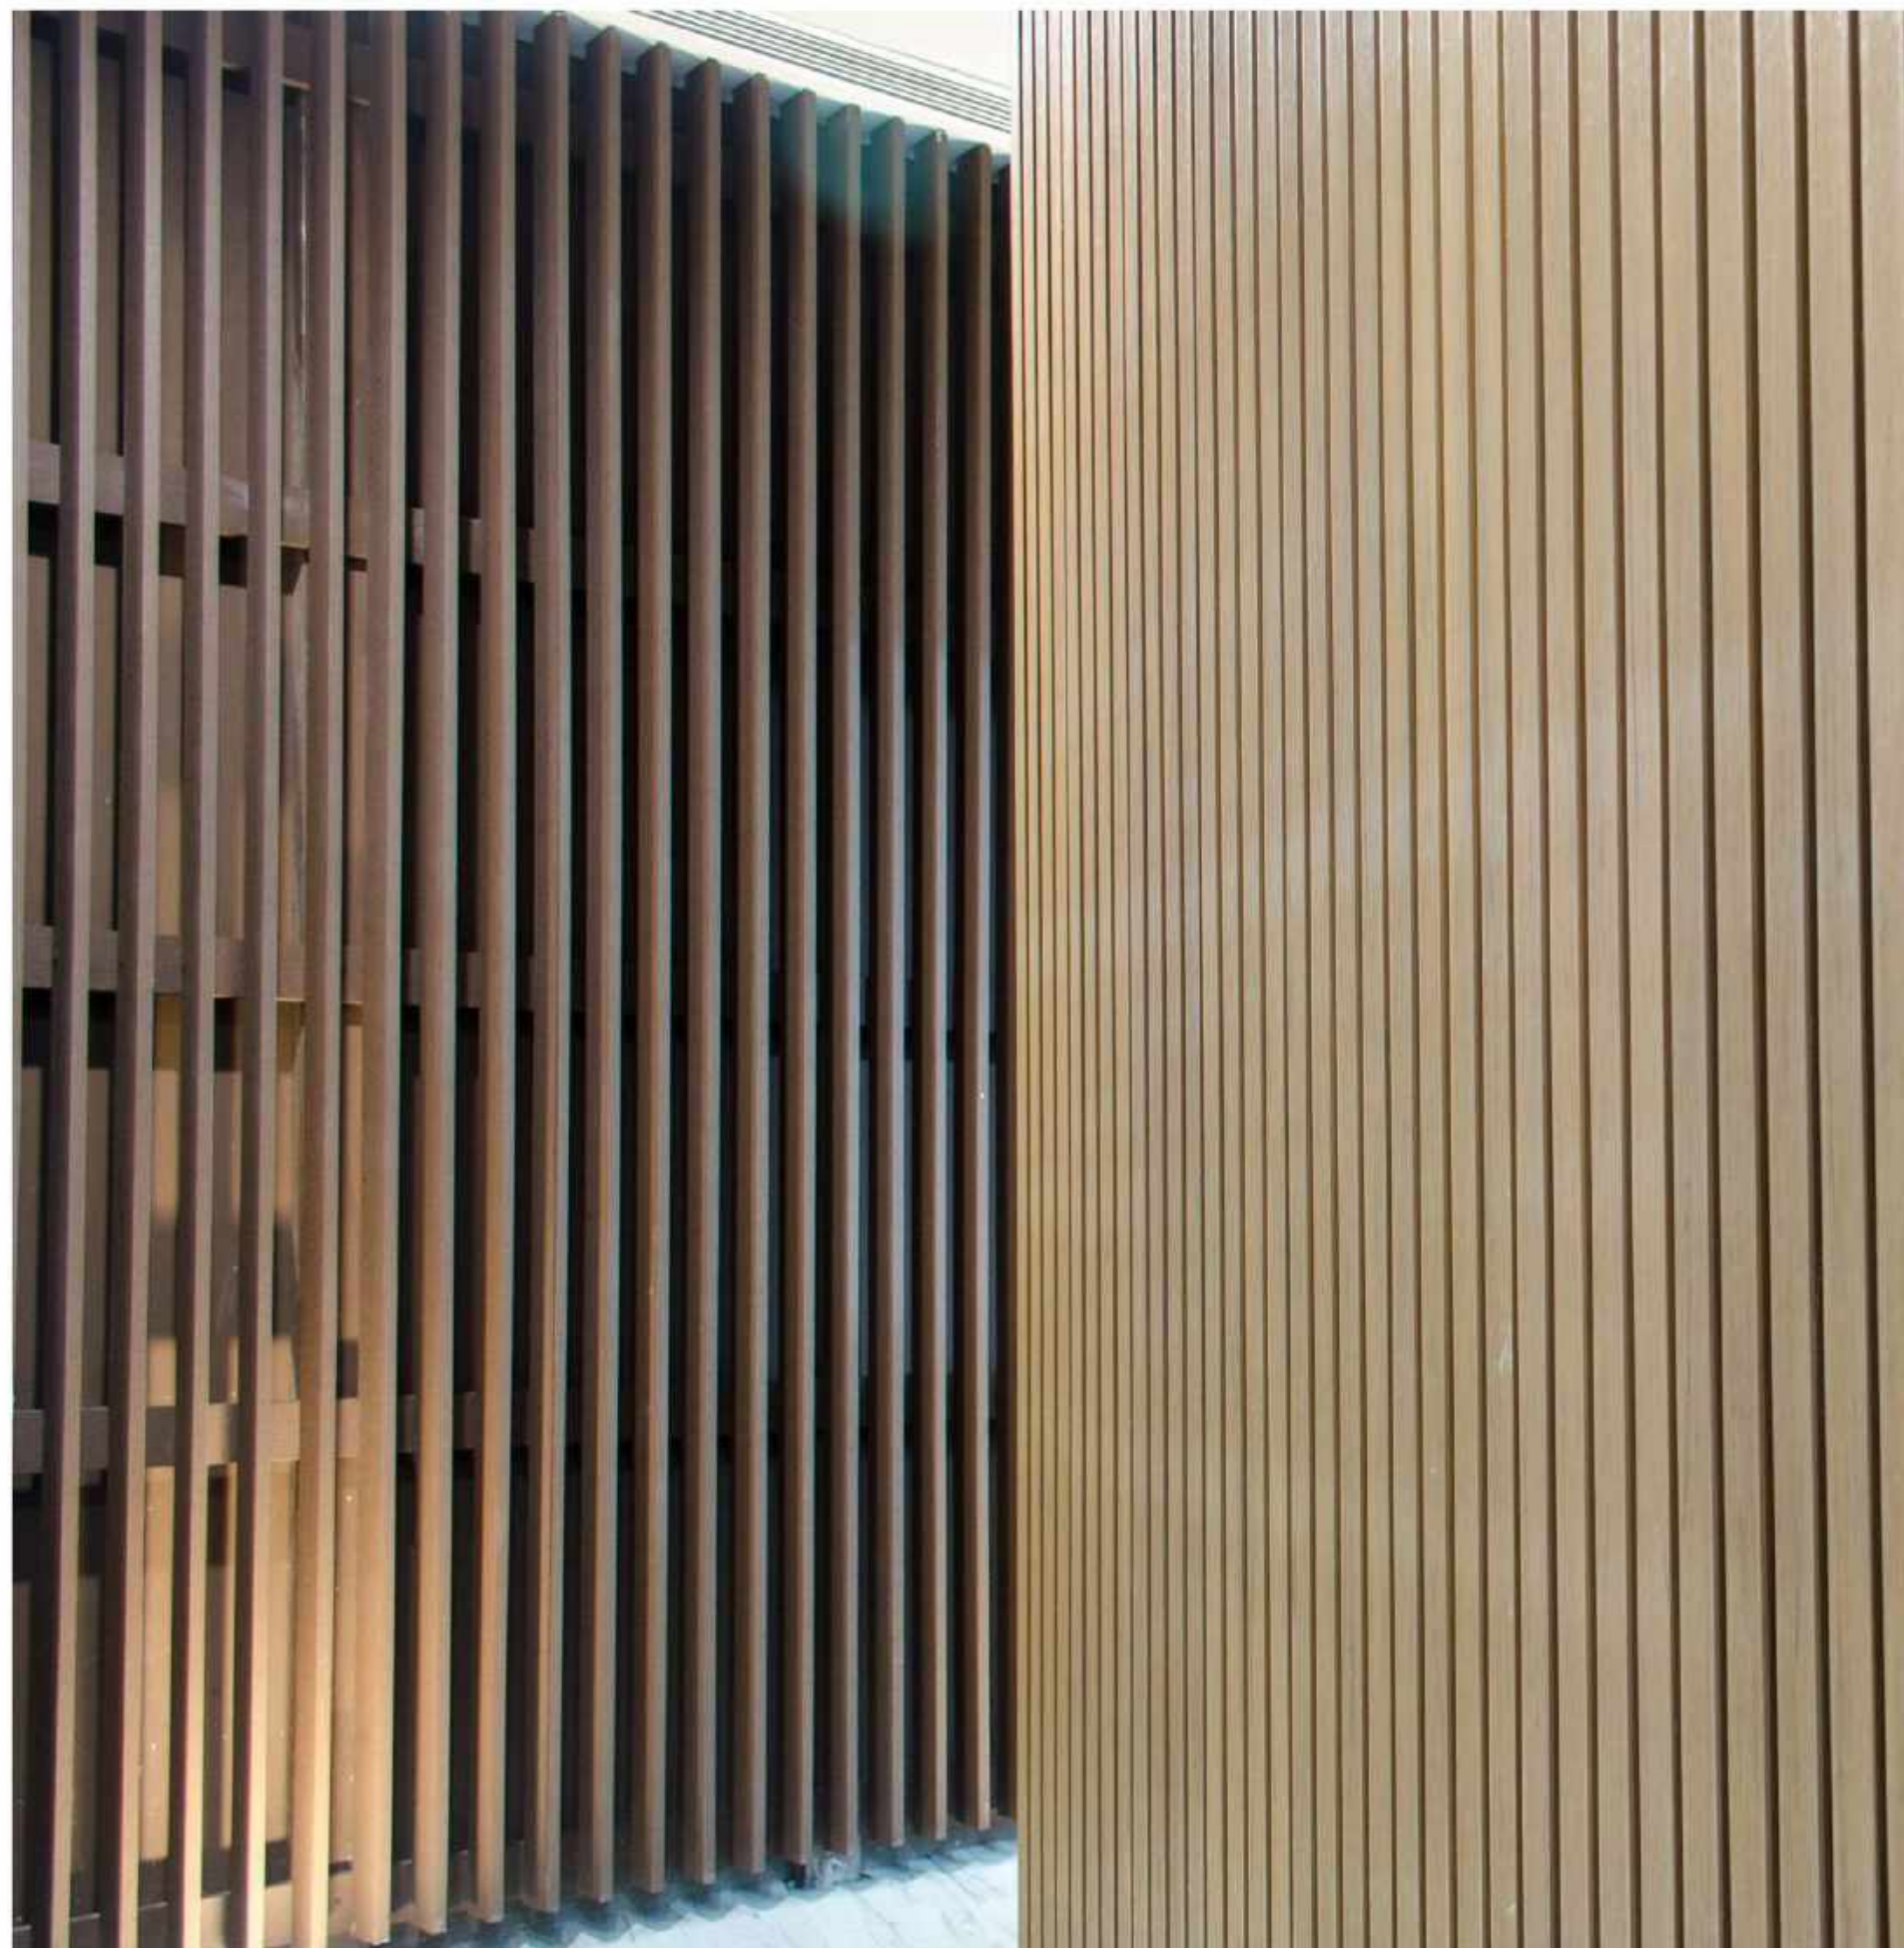

Project Reference I 2019

Office

Jakarta

Screening

Dark Brown

www.viridi.id