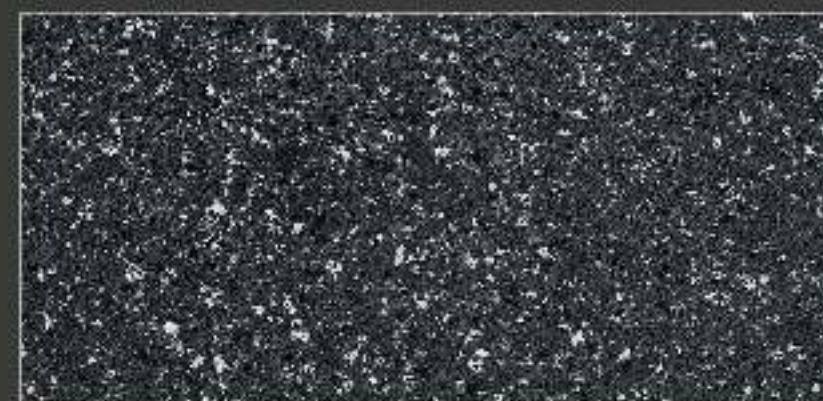

GRATON BLACK

Matt
60 x 120 cm

Random Design