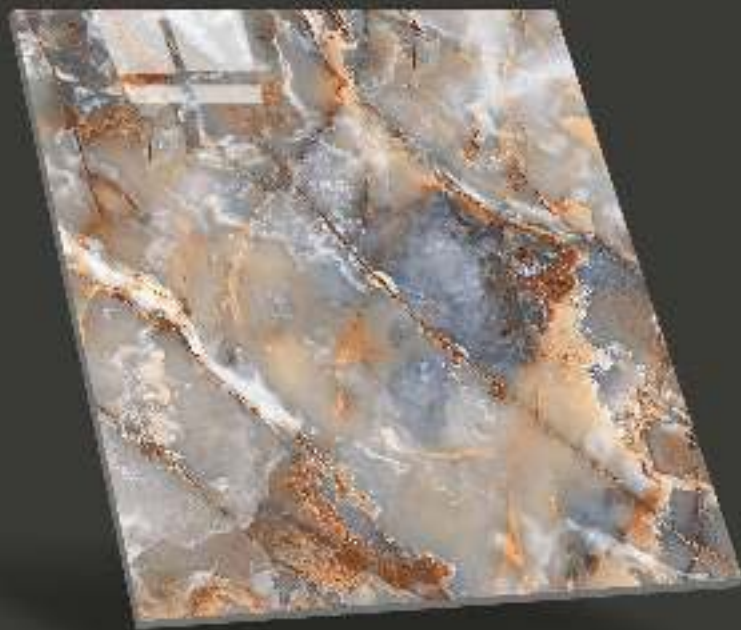

NEW

ALBASTRO MARBLE

Glazed Polished
80 x 80 cm

Available in 4 Faces