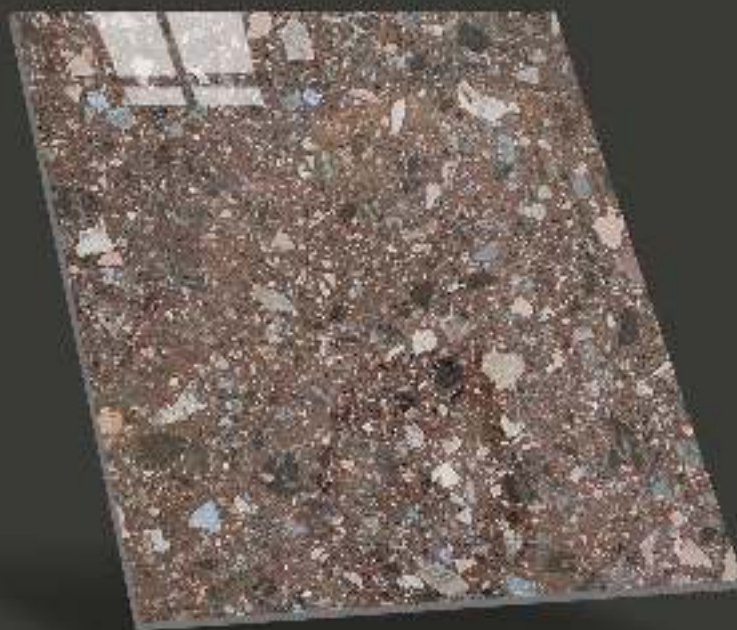

NEW

AGATA BROWN
Glazed Polished | Matt
60 x 60 cm

Available in 6 Faces