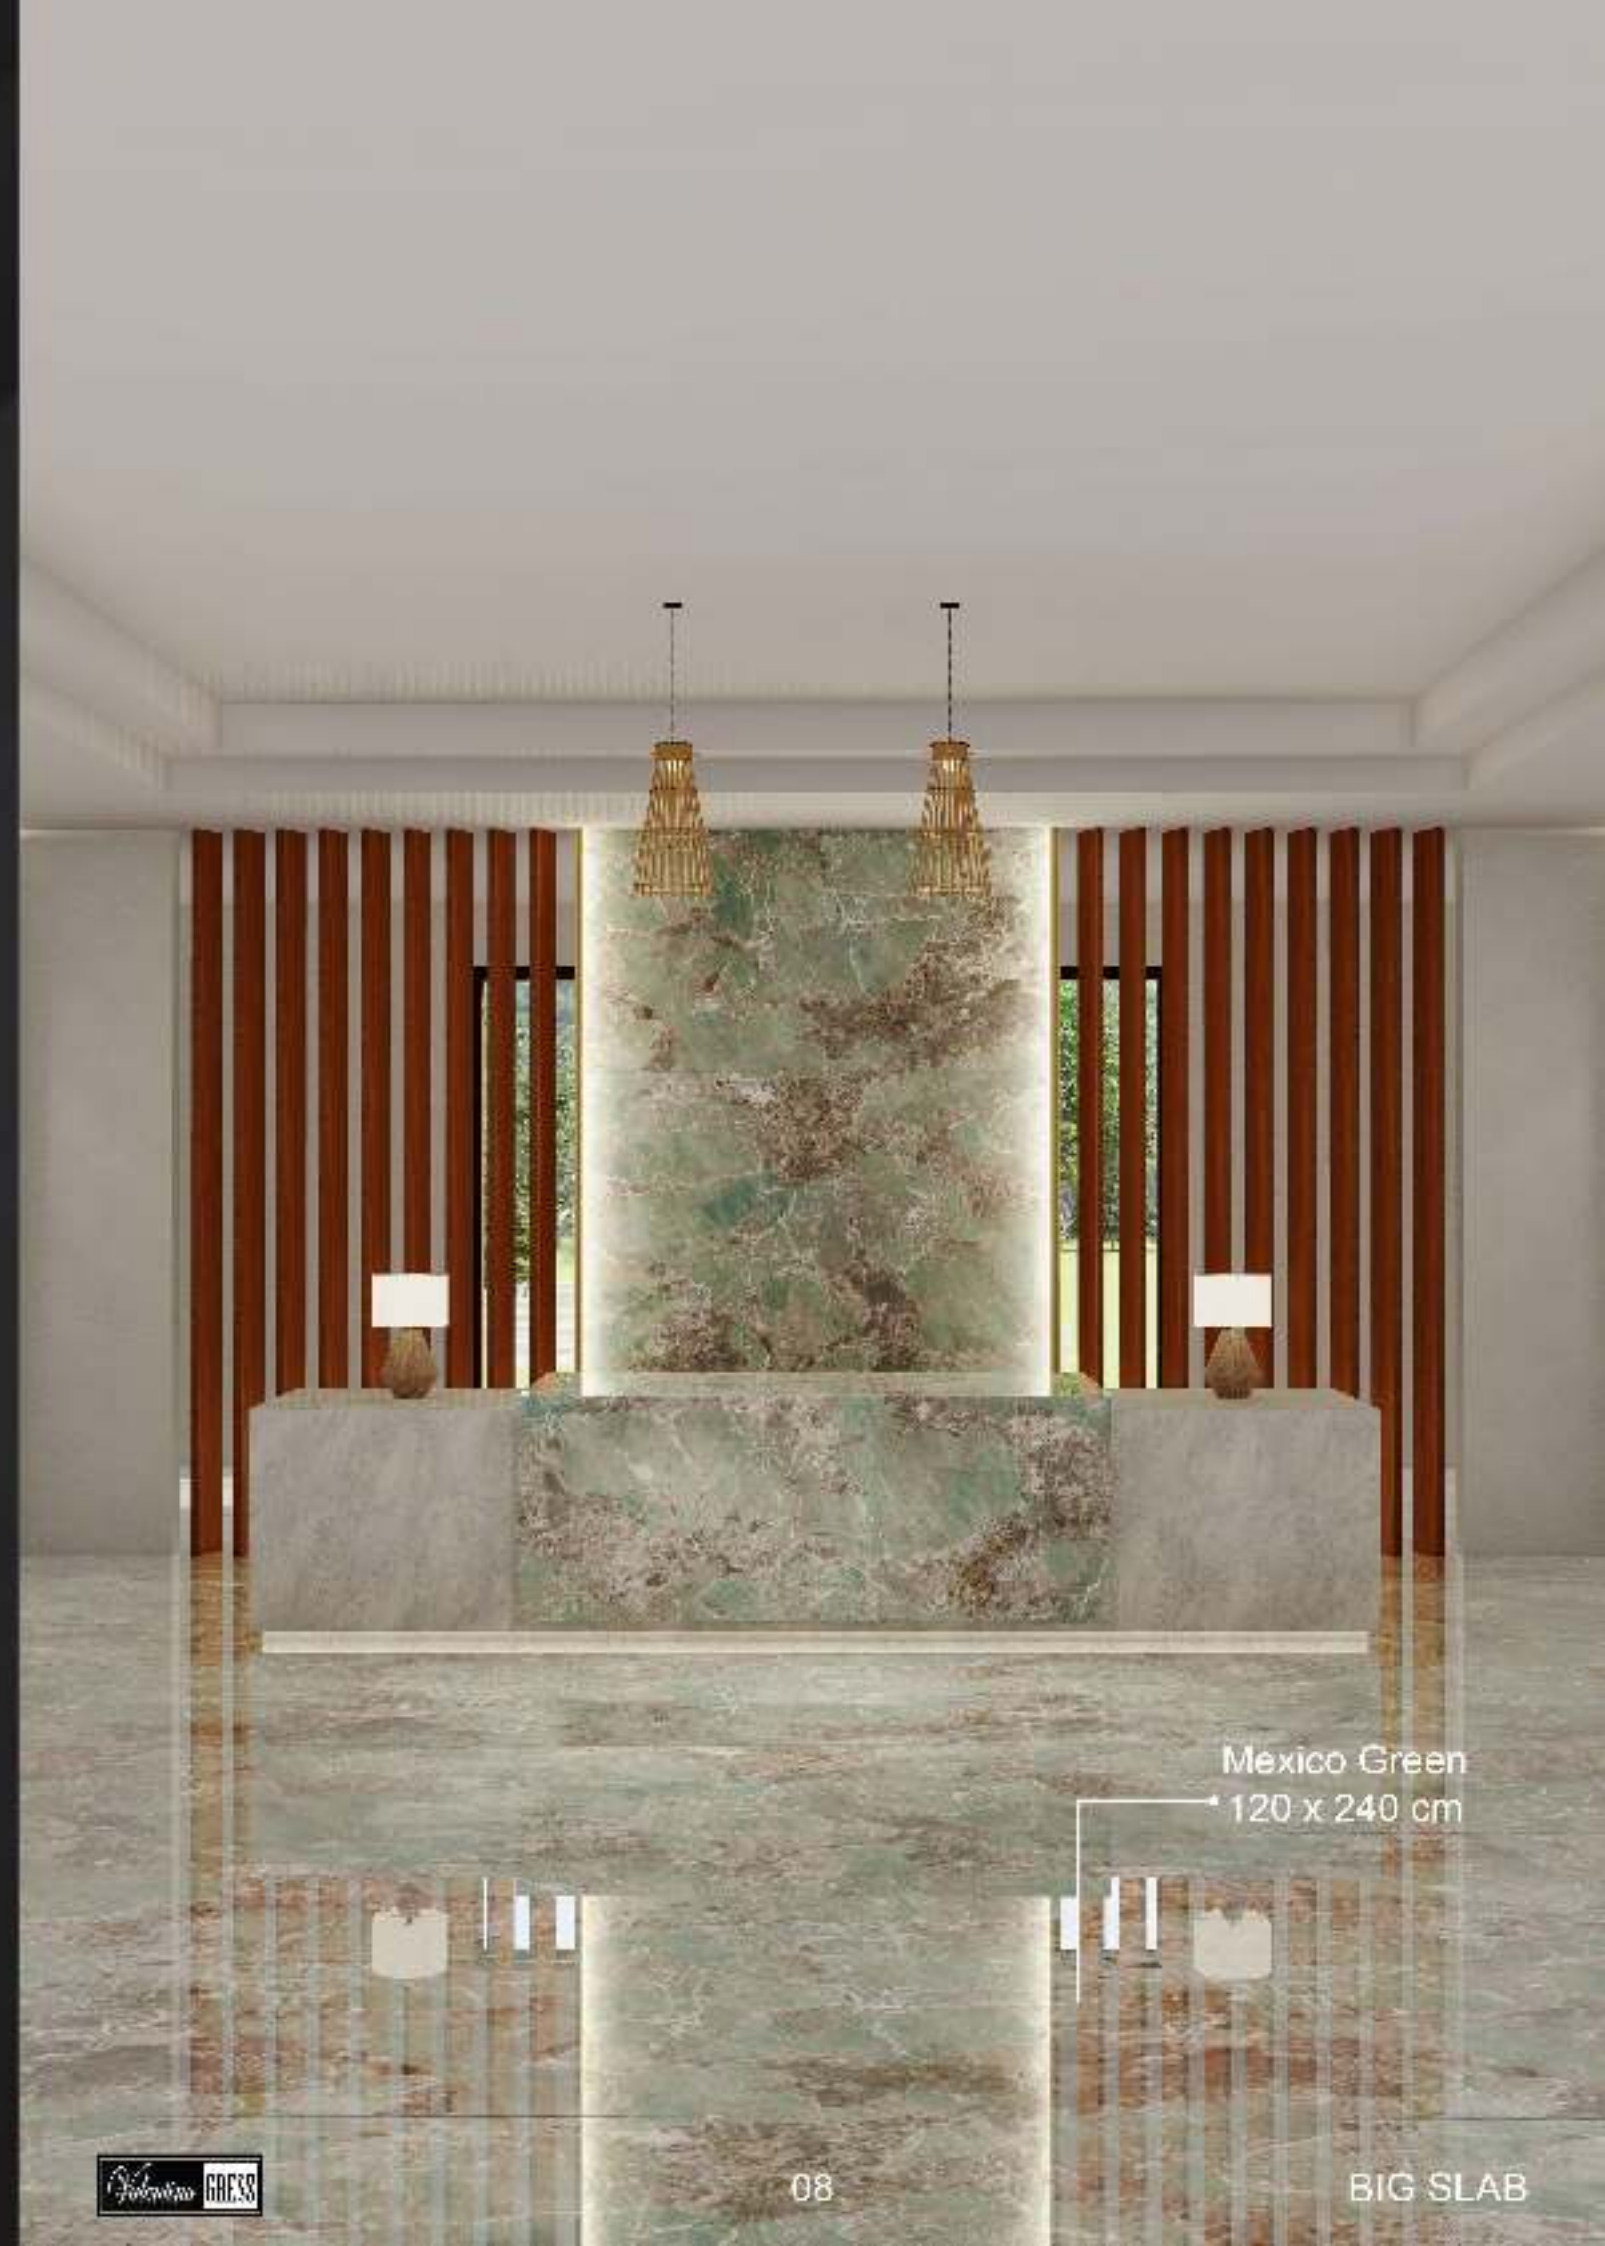

Shading Mapping

Eco Friendly Product

SNI ISO 9001 : 2008

1

1. Tajmahal Brown 60 x 120 cm - Matt

BIG SLAB

THE BIGGEST SIZE

The design possibilities are endless. Imagine a tiled space with amazing, virtually. Imagine limitless possibilities for your surfaces and unparalleled flexibility for any kind of applications. Heat resistance, recyclable, light weight, durable and easy to clean. Big Slab Tile is the best answer to the most challenging architectural and interior design needs.