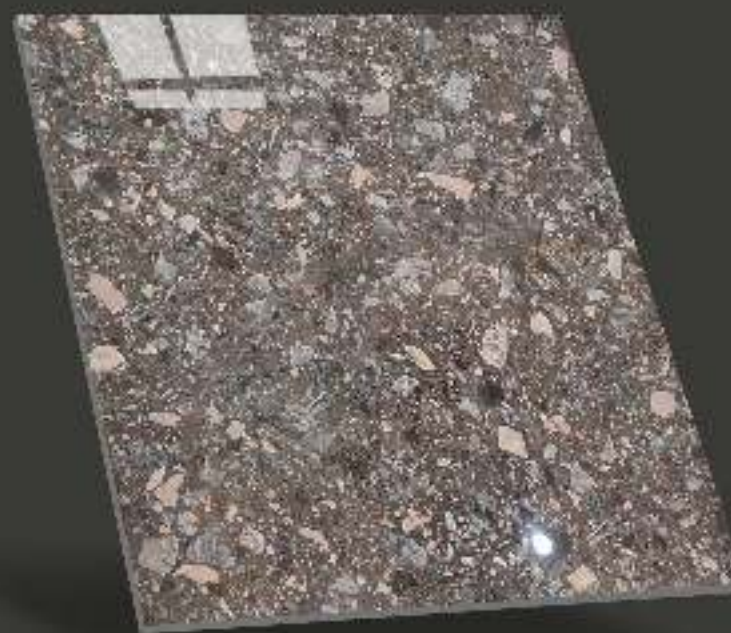

NEW

AGATA DARK GREY

Glazed Polished | Matt
60 x 60 cm

Available in 6 Faces