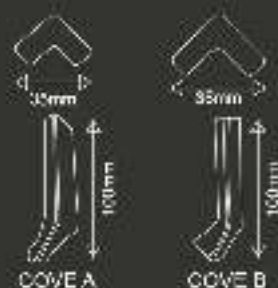

For Virtual Room Visualizer
Scan Here

SPECIAL CUTTING & ACCESSORIES

White Glossy & White Matt
Black Glossy & Black Matt
Cream Glossy & Cream Matt

Edge Profile	100%
Height	100%
Length	100%
Radius	30%

For special cutting & accessories product please contact our sales representatives & type available