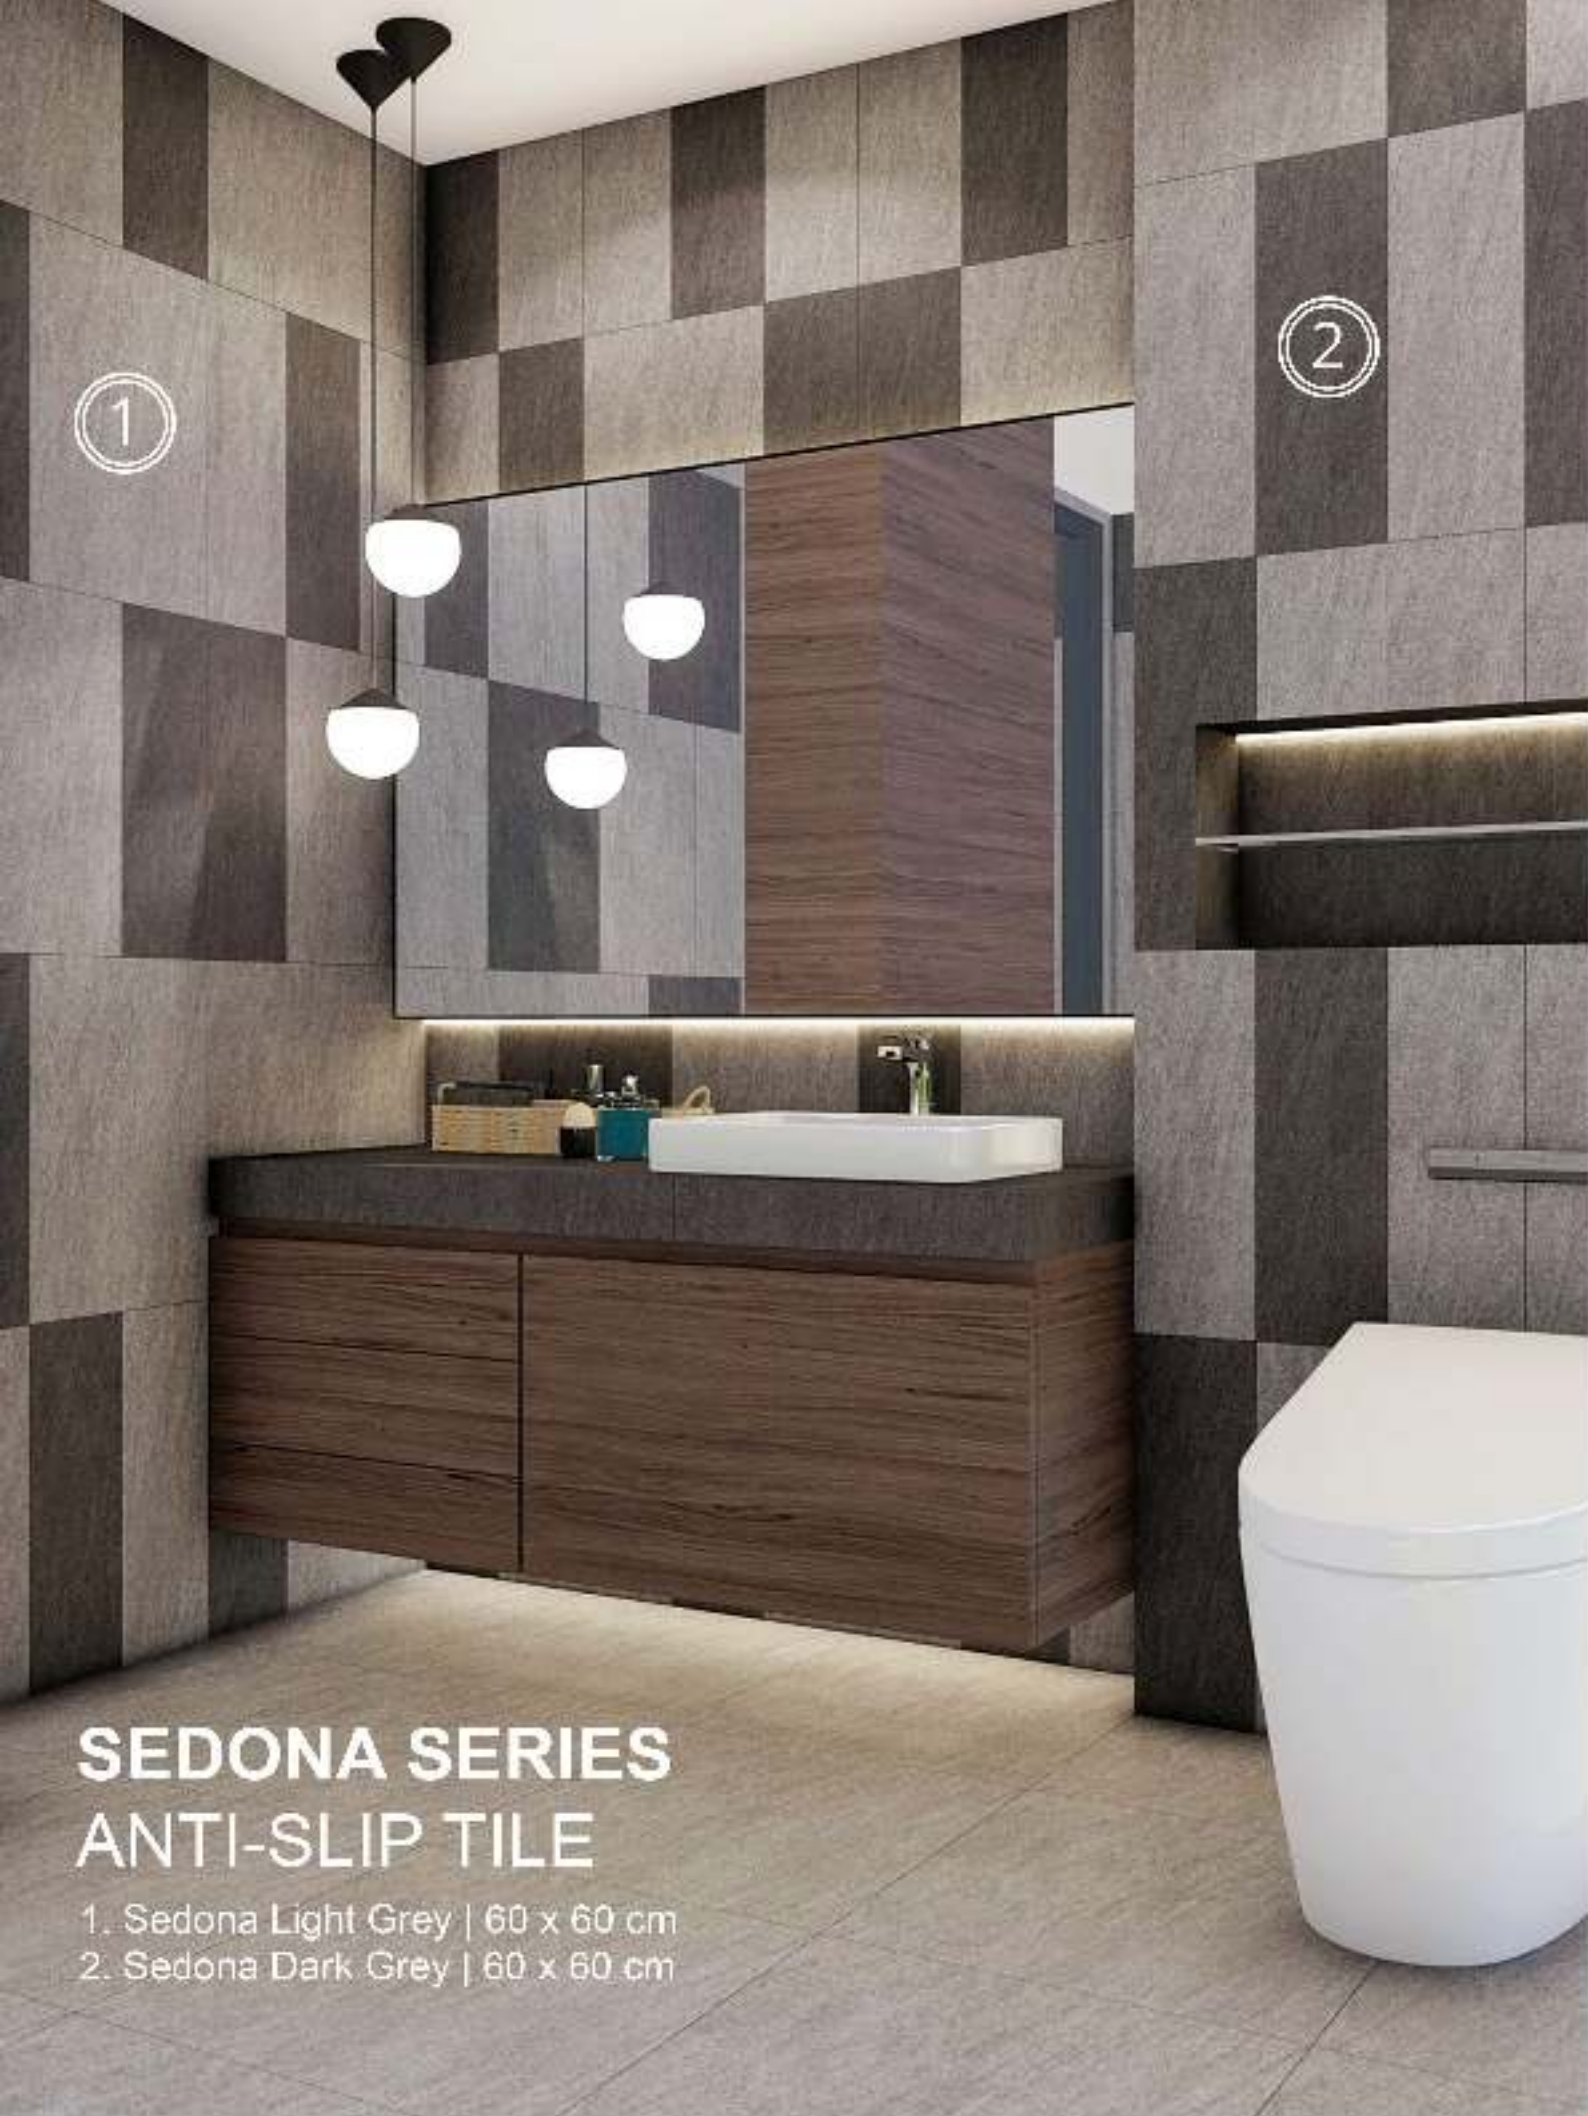

Available in 6 Faces

NEW SLATE COFFEE
Matt | 60 x 60 cm

Available in 6 Faces

NEW SLATE BEIGE
Matt | 60 x 60 cm

Available in 6 Faces

SEDONA SERIES ANTI-SLIP TILE

- 1. Sedona Light Grey | 60 x 60 cm
- 2. Sedona Dark Grey | 60 x 60 cm