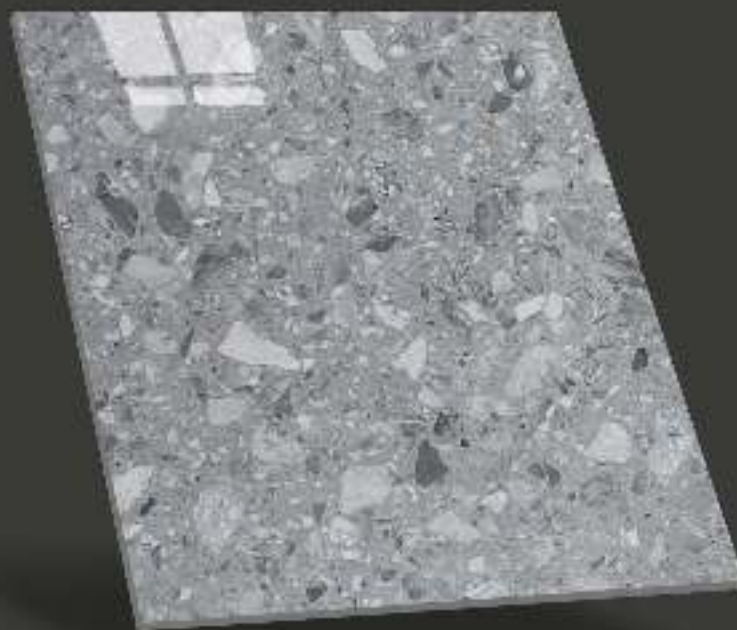

AVAILABLE SIZE

60 x 60 cm | 60 x 90 cm | 80 x 80 cm | 100 x 100 cm | 60 x 120 cm

NEW

AGATA BROWN
Glazed Polished | Matt
60 x 60 cm

Available in 6 Faces

NEW

AGATA GREY
Glazed Polished | Matt
60 x 60 cm

Available in 6 Faces