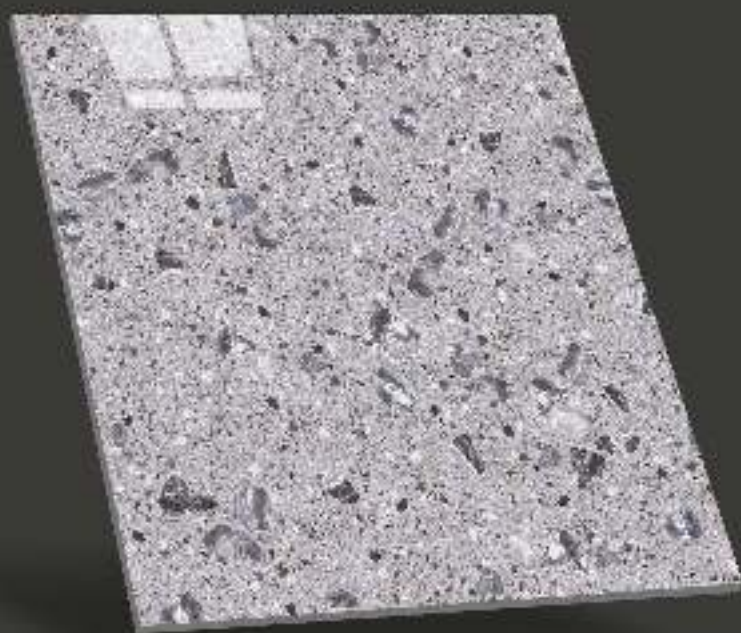

NEW

OGLIO GREY

Glazed Polished | Matt
60 x 60 cm

Available in 4 Faces