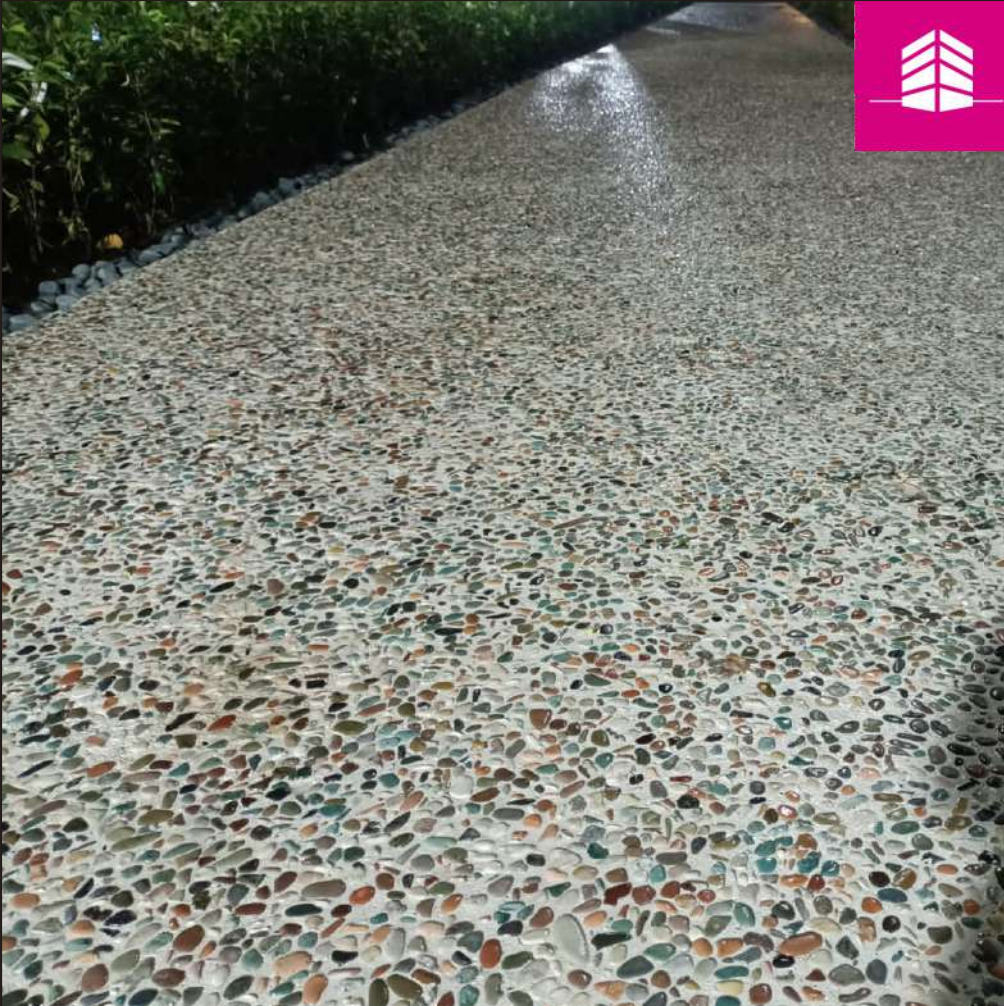

INDOCRETE TEXTURING SYSTEM PEBBLESCAPE SELECTION

BW Stone Flake

Chadstone Apartment, Cikarang

Batu Pebble Flores

Pura Mangkunegaran, Surakarta

CASTLE GRAY

WHITE

BLACK

PAPRIKA

COQUINA

MATCHA

Pebble scape Terazo - White Sand

Cluster Dharmawangsa, Bintaro

Big Pebblerock

Small Pebblerock

Snow White

Galaxy Space

White Sand

Grey Stone

White Pebblerock

Rainbow Pebblerock