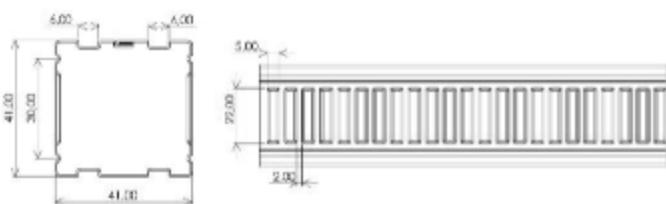

BAJA RINGAN INDONESIA

WIJA TRUSS

Better truss for better quality

PROFIL HOLLOW 4X4 MAX