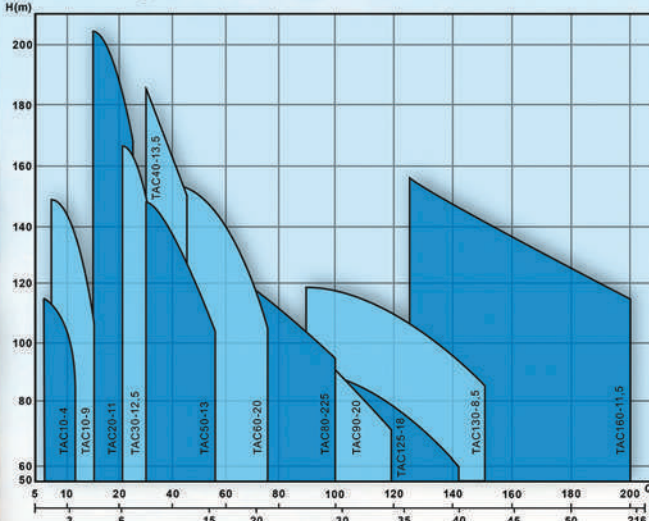

## Technical Specifications

Capacity up to	l/s	1388
Head up to	m	350
Power up to	kW	1600

## Pump Curves

**Triolo**