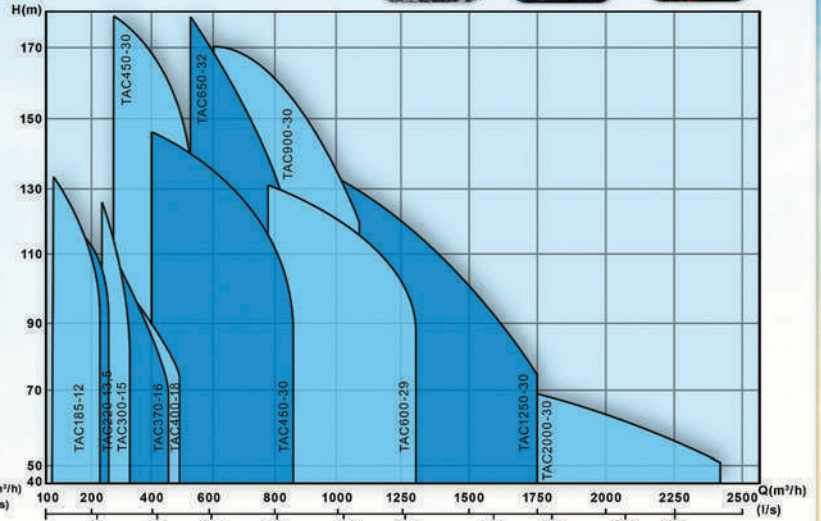

## Technical Specifications

Capacity up to	l/s	1388
Head up to	m	350
Power up to	kW	1600

## Pump Curves

**Triolo**