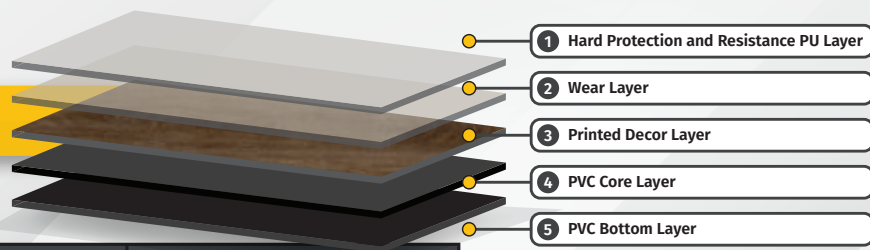

PRODUCT SPECIFICATION

Type	Class	Application	Installation	Warranty	Dimension
3/0.2 mm	ASTM F3700	EN ISO 10874	-	Residential	Wood Series : 152.4 x 914.4 x 3 mm
	Class III/Type B	22	Direct Glue	5 Years	Stone Series : 304.8 x 609.6 x 3 mm
2/0.15 mm	ASTM F3700	EN ISO 10874	-	-	Wood Series : 152.4 x 914.4 x 2 mm
	Class III/Type B	21	Direct Glue	-	Stone Series : 304.8 x 609.6 x 3 mm

Type 3/0.5 mm
(available for project only)

PRODUCT SPECIFICATION

Type	Class	Application	Installation	Warranty	Dimension
3/0.5 mm	ASTM F3700	EN ISO 10874	-	Light Commercial	Wood Series : 152.4 x 914.4 x 3 mm
	Class III/Type B	23/33	Direct Glue	5 Years	

ALVERA