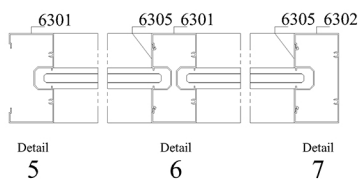

SHOPFRONT 3 INCH

FINISHING
**ANODIZED
POWDER-COATED**