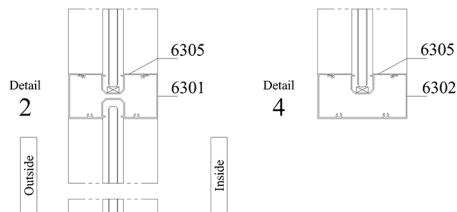

SHOPFRONT 3 INCH

FINISHING
**ANODIZED
POWDER-COATED**