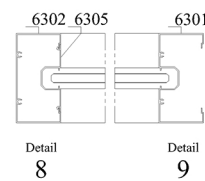

SHOPFRONT 3 INCH

FINISHING
**ANODIZED
POWDER-COATED**